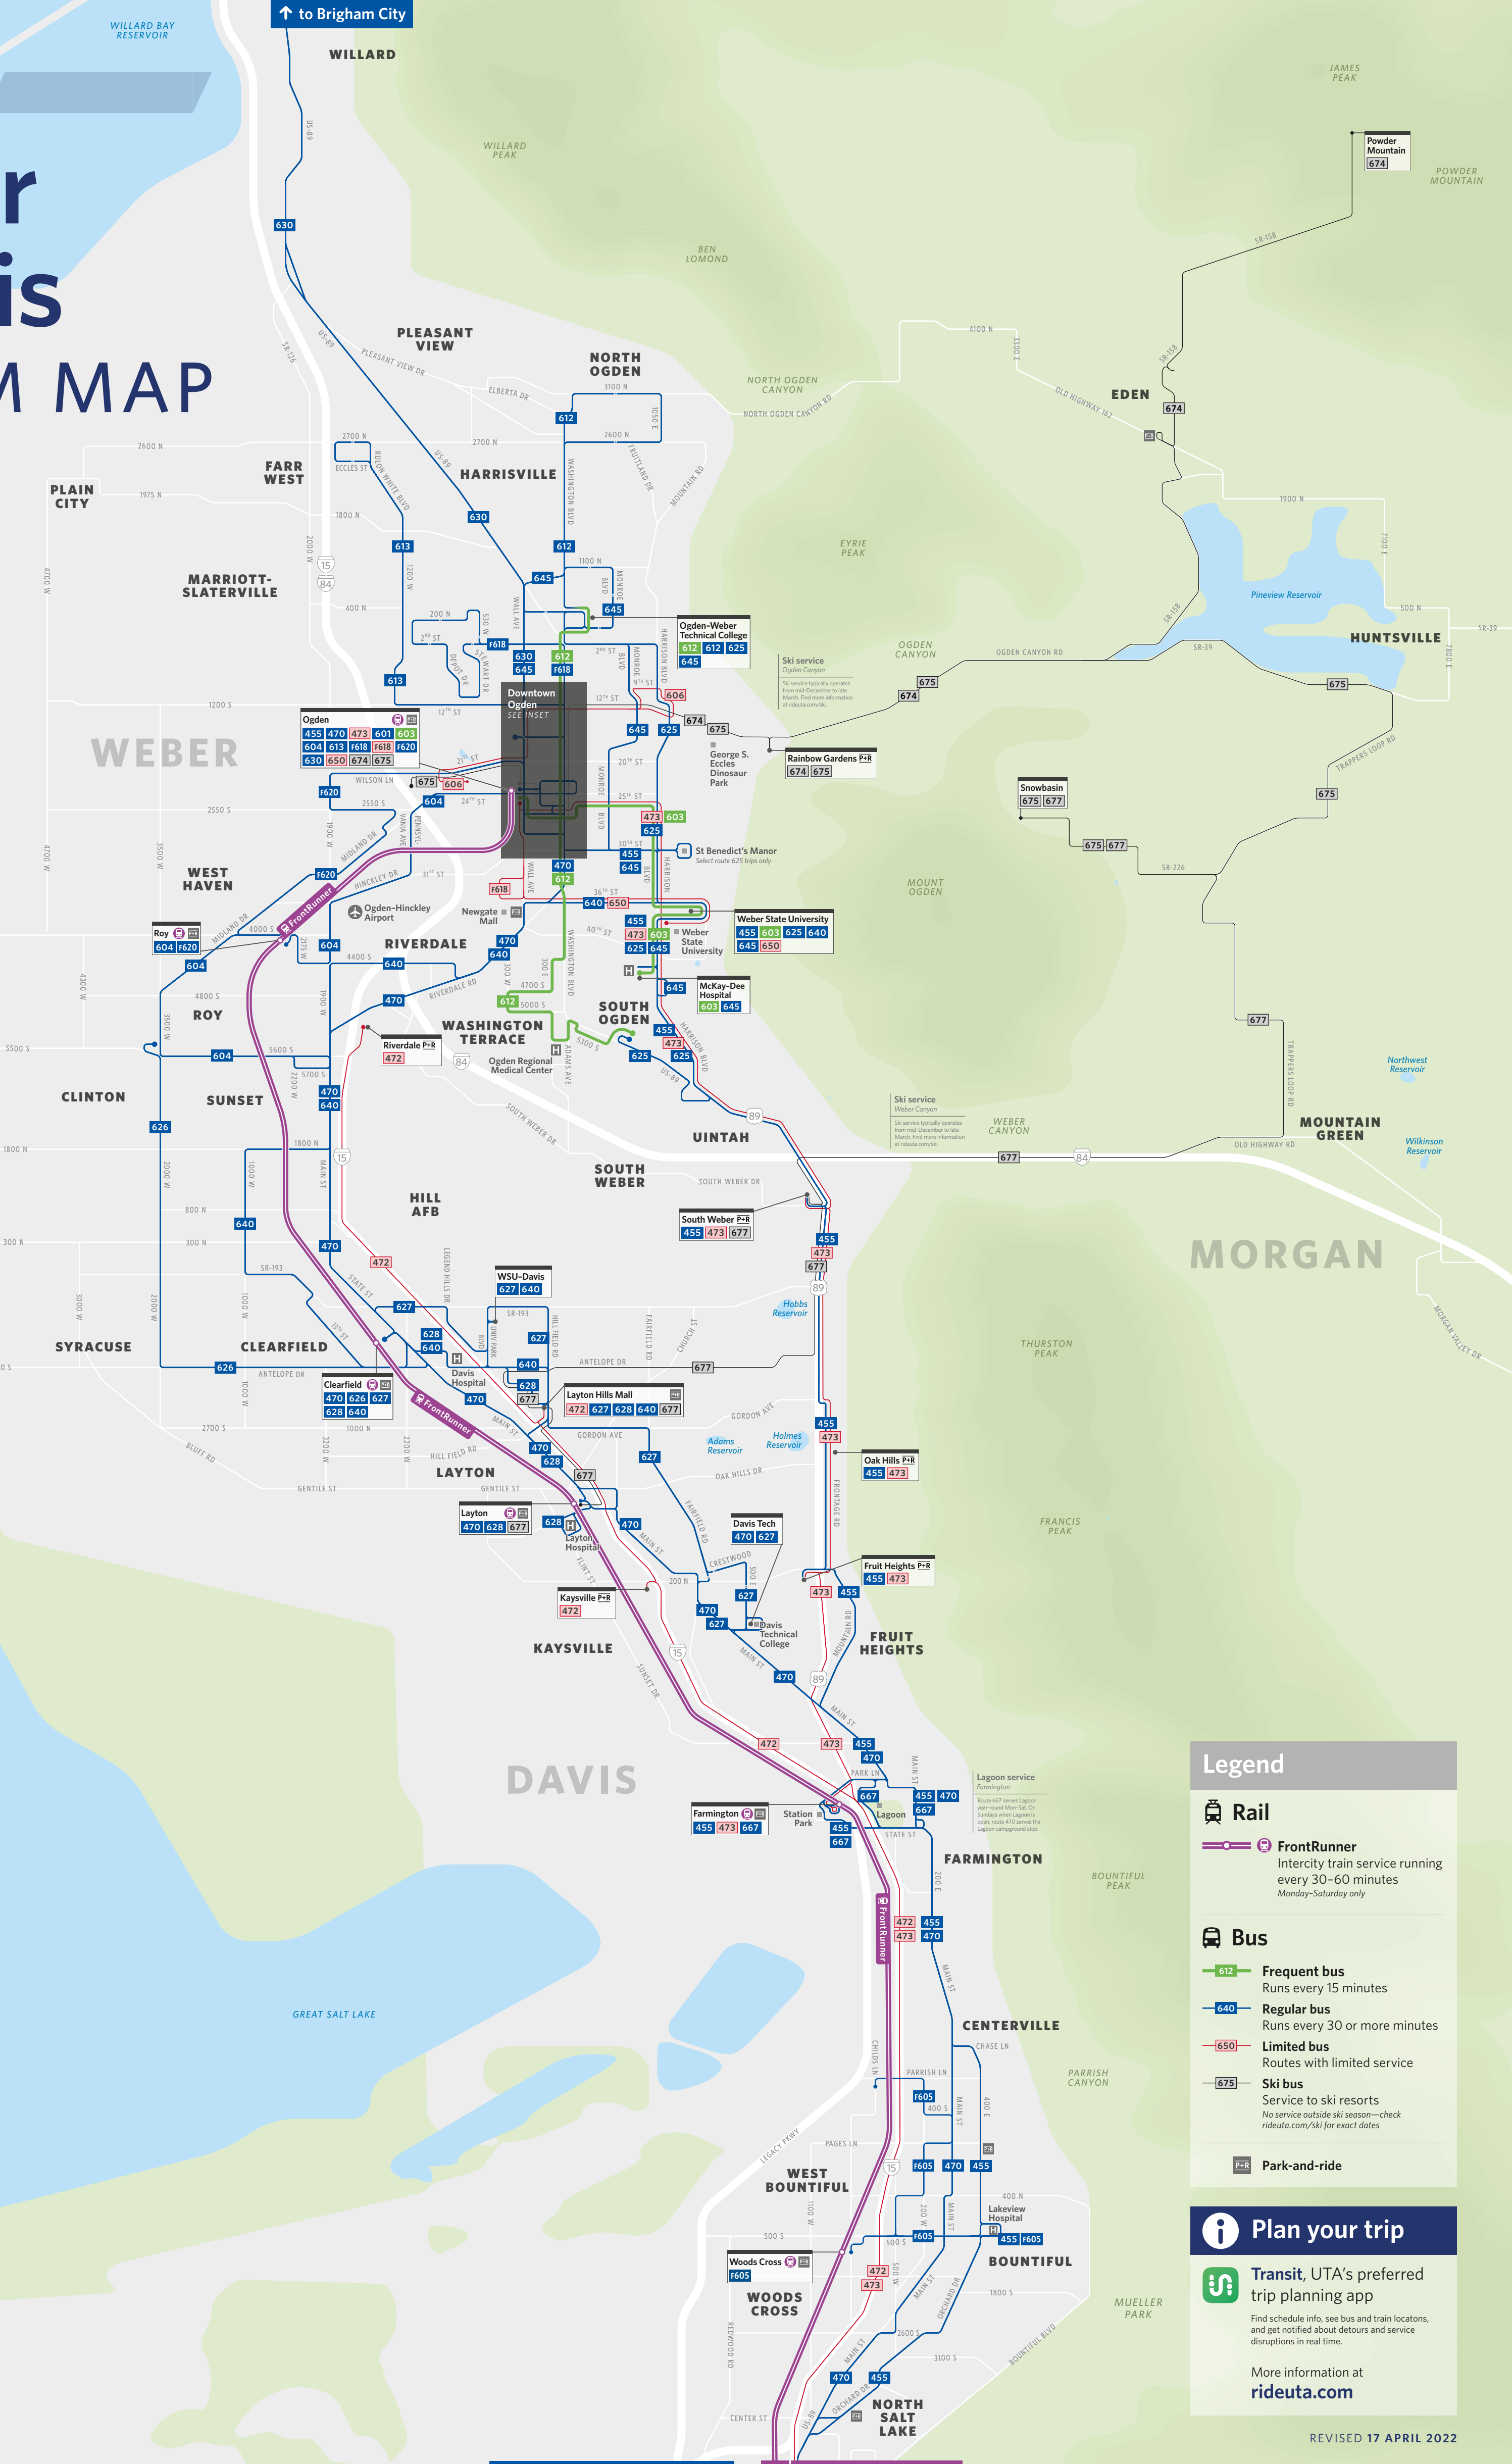

# Weber & Davis SYSTEM MAP

**Brigham City**

Brigham City Community Hospital  
Pioneer Park  
Forest St  
Main St  
SR-13  
SR-89  
US-89

**Downtown Ogden**

Ogden  
Weber State University  
McKay-Dee Hospital  
Fort Buenaventura  
Weber County Library  
SR-15  
SR-89  
US-89

**Legend**

- Rail**
- FrontRunner**  
Intercity train service running every 30-60 minutes  
Monday-Saturday only
- Bus**
- Frequent bus**  
Runs every 15 minutes
- Regular bus**  
Runs every 30 or more minutes
- Limited bus**  
Routes with limited service
- Ski bus**  
Service to ski resorts  
No service outside ski season—check rideuta.com/ski for exact dates
- Park-and-ride**

**Plan your trip**

**Transit, UTA's preferred trip planning app**  
Find schedule info, see bus and train locations, and get notified about detours and service disruptions in real time.

More information at [rideuta.com](http://rideuta.com)