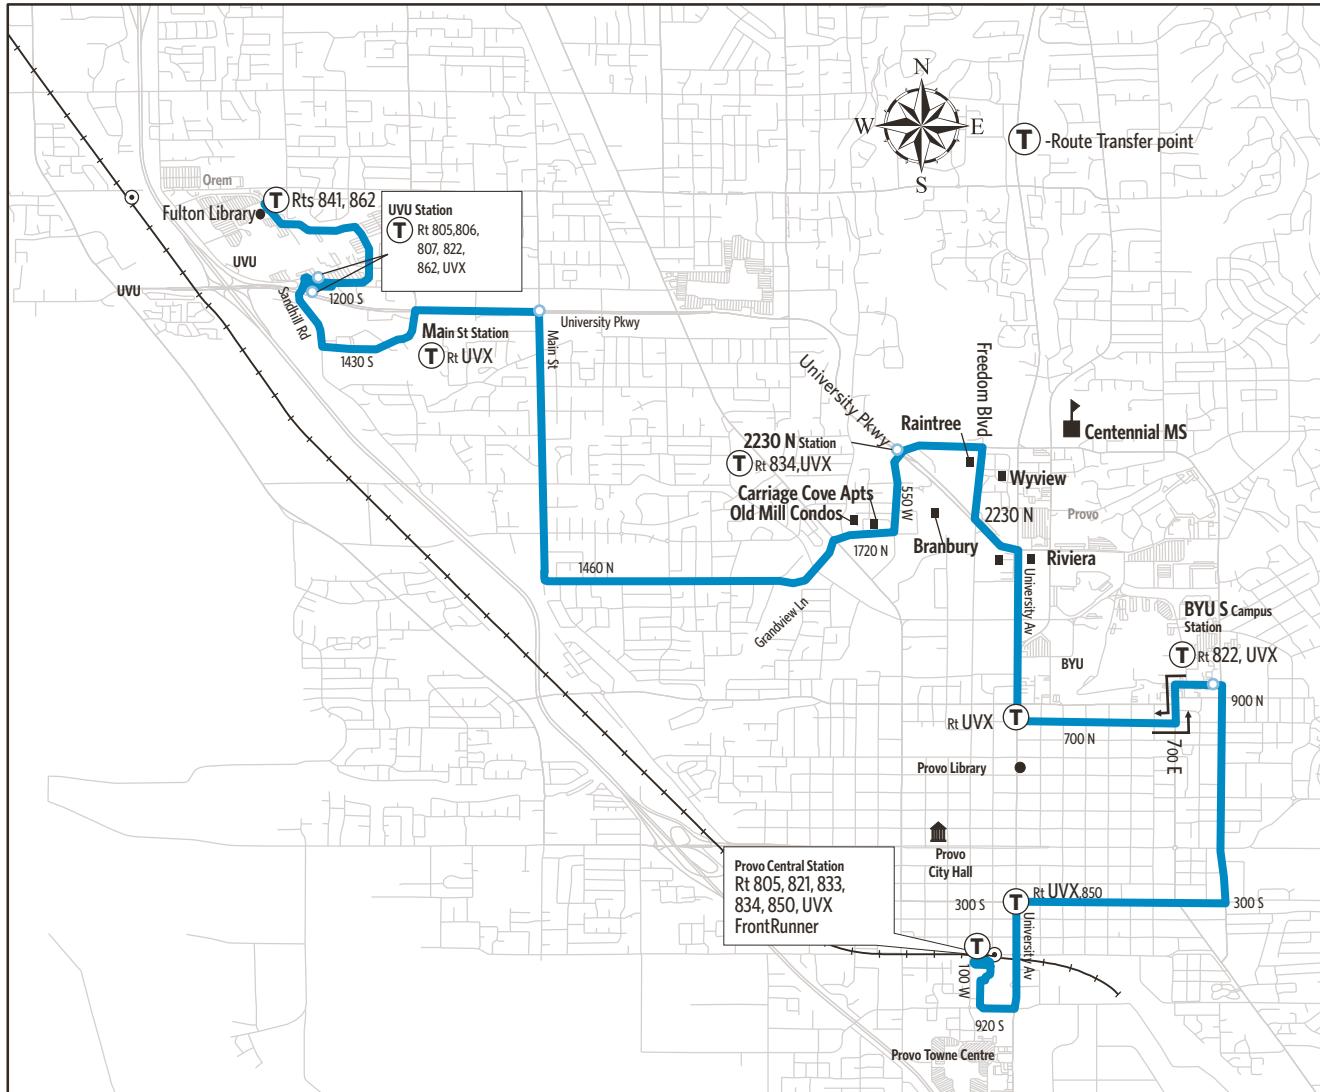

Route 831-Provo Grandview

For Information Call 801-RIDE-UTA (801-743-3882)
outside Salt Lake County 888-RIDE-UTA (888-743-3882)
www.rideuta.com

831

Provo Grandview

HOW TO USE THIS SCHEDULE

Determine your timepoint based on when you want to leave or when you want to arrive. Read across for your destination and down for your time and direction of travel. A route map is provided to help you relate to the timepoints shown. Weekday, Saturday & Sunday schedules differ from one another.

LOST AND FOUND

Weber/South Davis: 801-626-1207 option 3
Utah County: 801-227-8923
Salt Lake County: 801-287-4664

FARES

Exact Fare is required. Fares are subject to change.

ACCESSIBLE SERVICE

Wheelchair accessible buses are available on all routes. Alternate format schedules are available upon request. Telephone communication for deaf/hearing impaired persons is available by dialing 711.

TRANSFERS

Upon payment of a fare, a transfer is good for travel in any direction, including return trip, for two (2) hours until the time cut. The value of a transfer towards a fare on a more expensive service is the regular cash fare.

PLAN AND TRACK WITH YOUR TRIP WITH transit*

Available in the App Store and Google Play.

PAY WITH UTA GoRide.

Available in the App Store and Google Play.

Timepoints are approximate and may vary due to road and traffic conditions