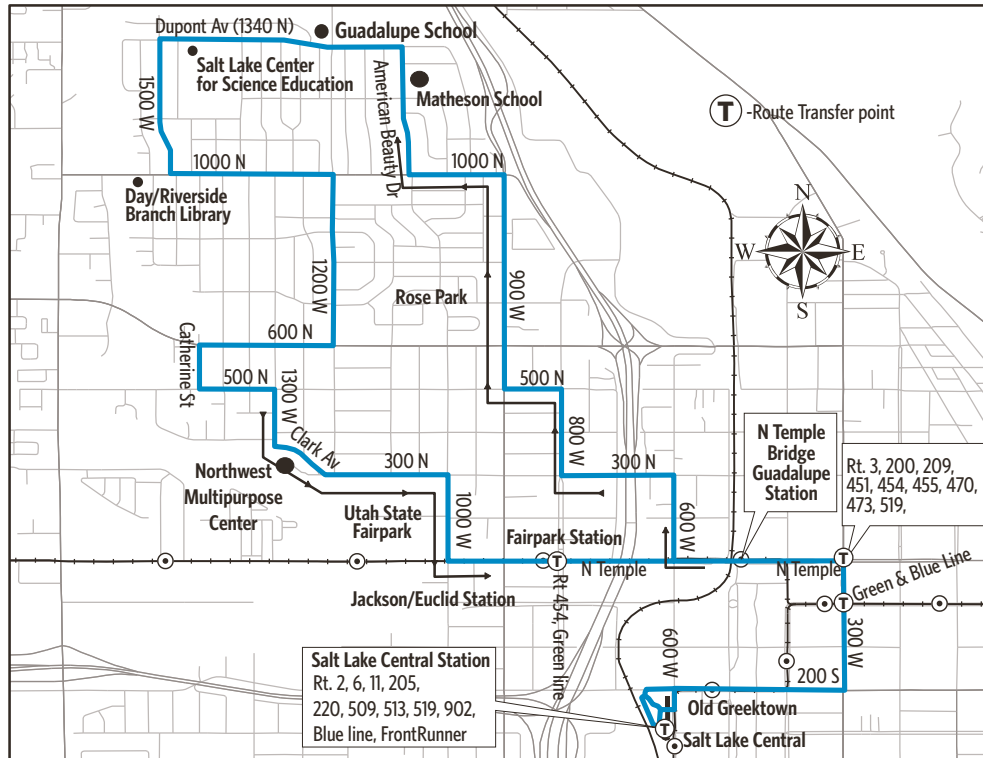

## Route 520 - Rose Park

For Information Call 801-RIDE-UTA (801-743-3882)  
outside Salt Lake County 888-RIDE-UTA (888-743-3882)  
www.rideuta.com

### HOW TO USE THIS SCHEDULE

Determine your timepoint based on when you want to leave or when you want to arrive. Read across for your destination and down for your time and direction of travel. A route map is provided to help you relate to the timepoints shown. Weekday, Saturday & Sunday schedules differ from one another.