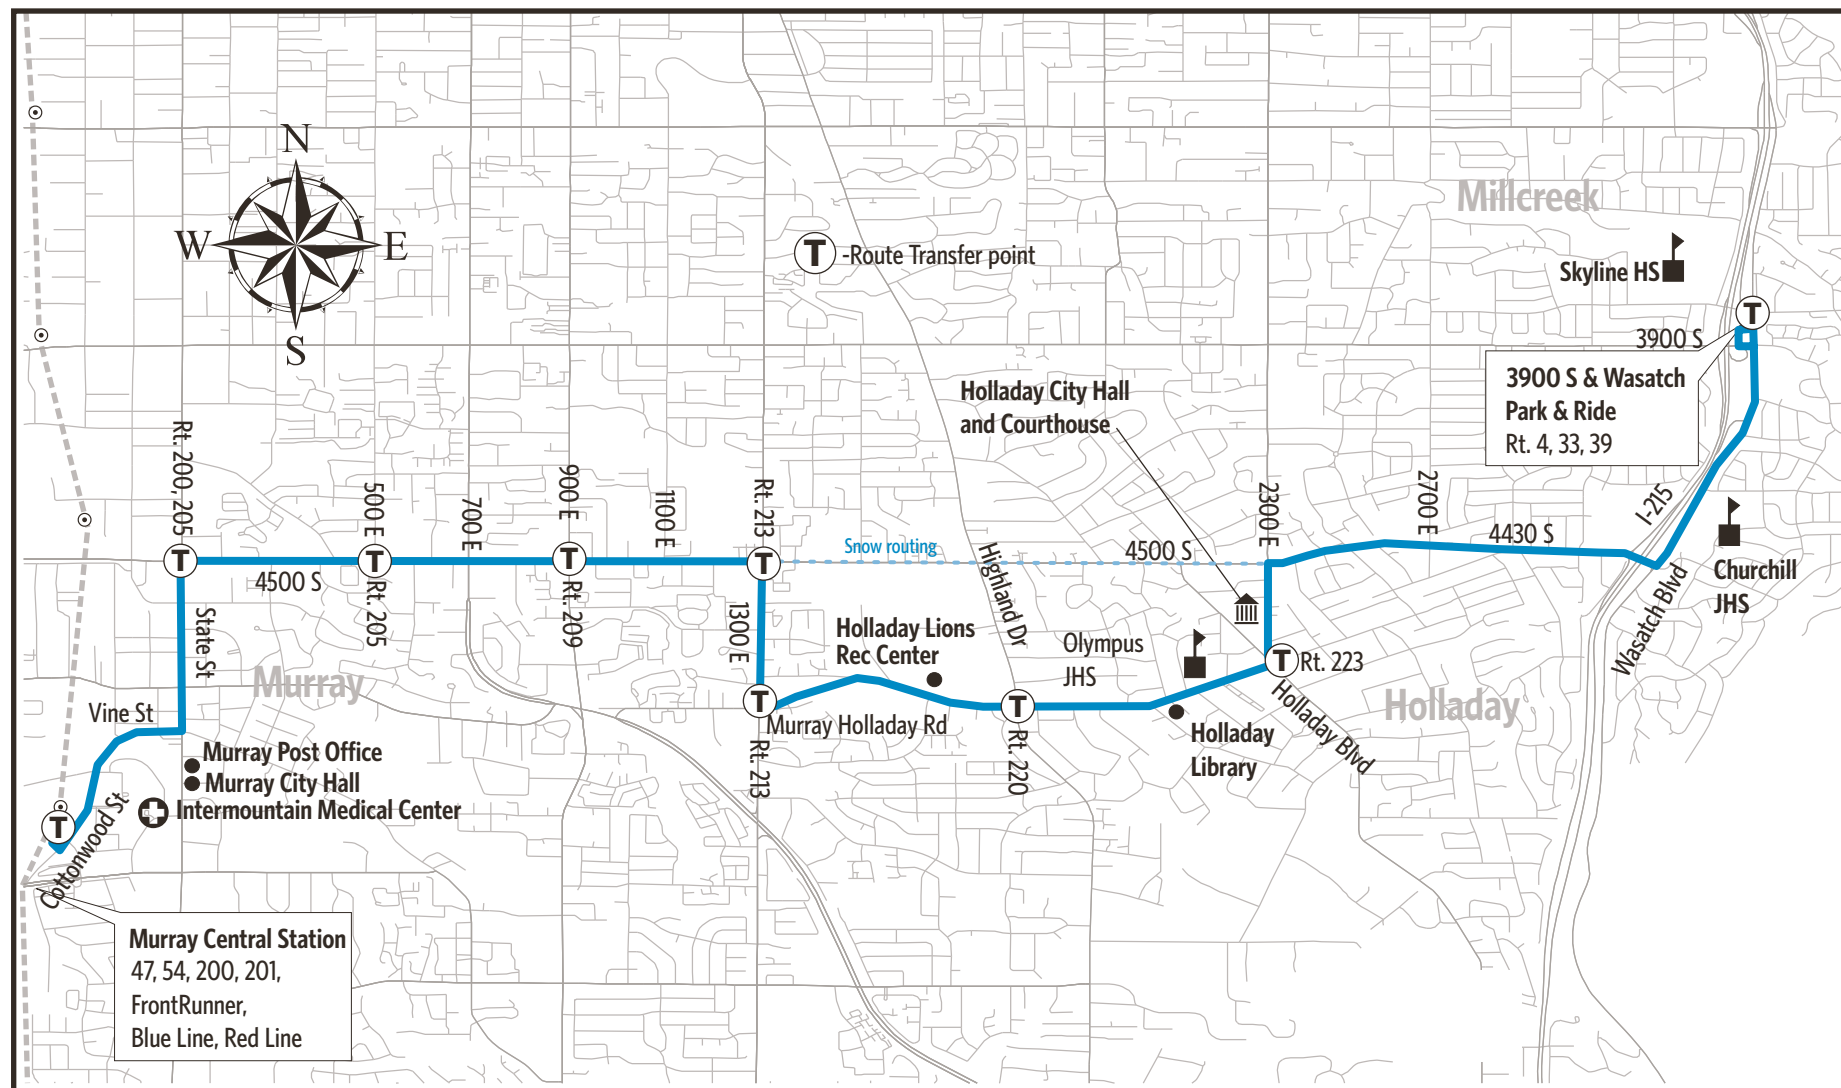

Route 45 - 4500 South

For Information Call 801-RIDE-UTA (801-743-3882)
outside Salt Lake County 888-RIDE-UTA (888-743-3882)
www.rideuta.com

45

HOW TO USE THIS SCHEDULE

Determine your timepoint based on when you want to leave or when you want to arrive. Read across for your destination and down for your time and direction of travel. A route map is provided to help you relate to the timepoints shown. Weekday, Saturday & Sunday schedules differ from one another.

UTA SERVICE DIRECTORY

- General Information, Schedules, Trip Planning and Customer Feedback: 801-RIDE-UTA (801-743-3882)
- Outside Salt Lake County call 888-RIDE-UTA (888-743-3882)
- For 24 hour automated service for next bus available use option 1. Have stop number and 3 digit route number (use 0 or 00 if number is not 3 digits).
- Pass By Mail Information 801-262-5626
- For Employment information please visit <http://www.rideuta.com/careers/>
- Travel Training 801-287-2275

LOST AND FOUND

Weber/South Davis: 801-626-1207 option 3
Utah County: 801-227-8923
Salt Lake County: 801-287-4664
F-Route: 801-287-5355

FARES

Exact Fare is required. Fares are subject to change.

ACCESSIBLE SERVICE

Wheelchair accessible buses are available on all routes. Alternate format schedules are available upon request. Telephone communication for deaf/hearing impaired persons is available by dialing 711.

TRANSFERS

Upon payment of a fare, a transfer is good for travel in any direction, including return trip, for two (2) hours until the time cut. The value of a transfer towards a fare on a more expensive service is the regular cash fare.

BIKES ON BUSES

The Bikes on Buses service is available on all buses, except Paratransit.

HOLIDAYS

Please check rideuta.com for holiday service information.