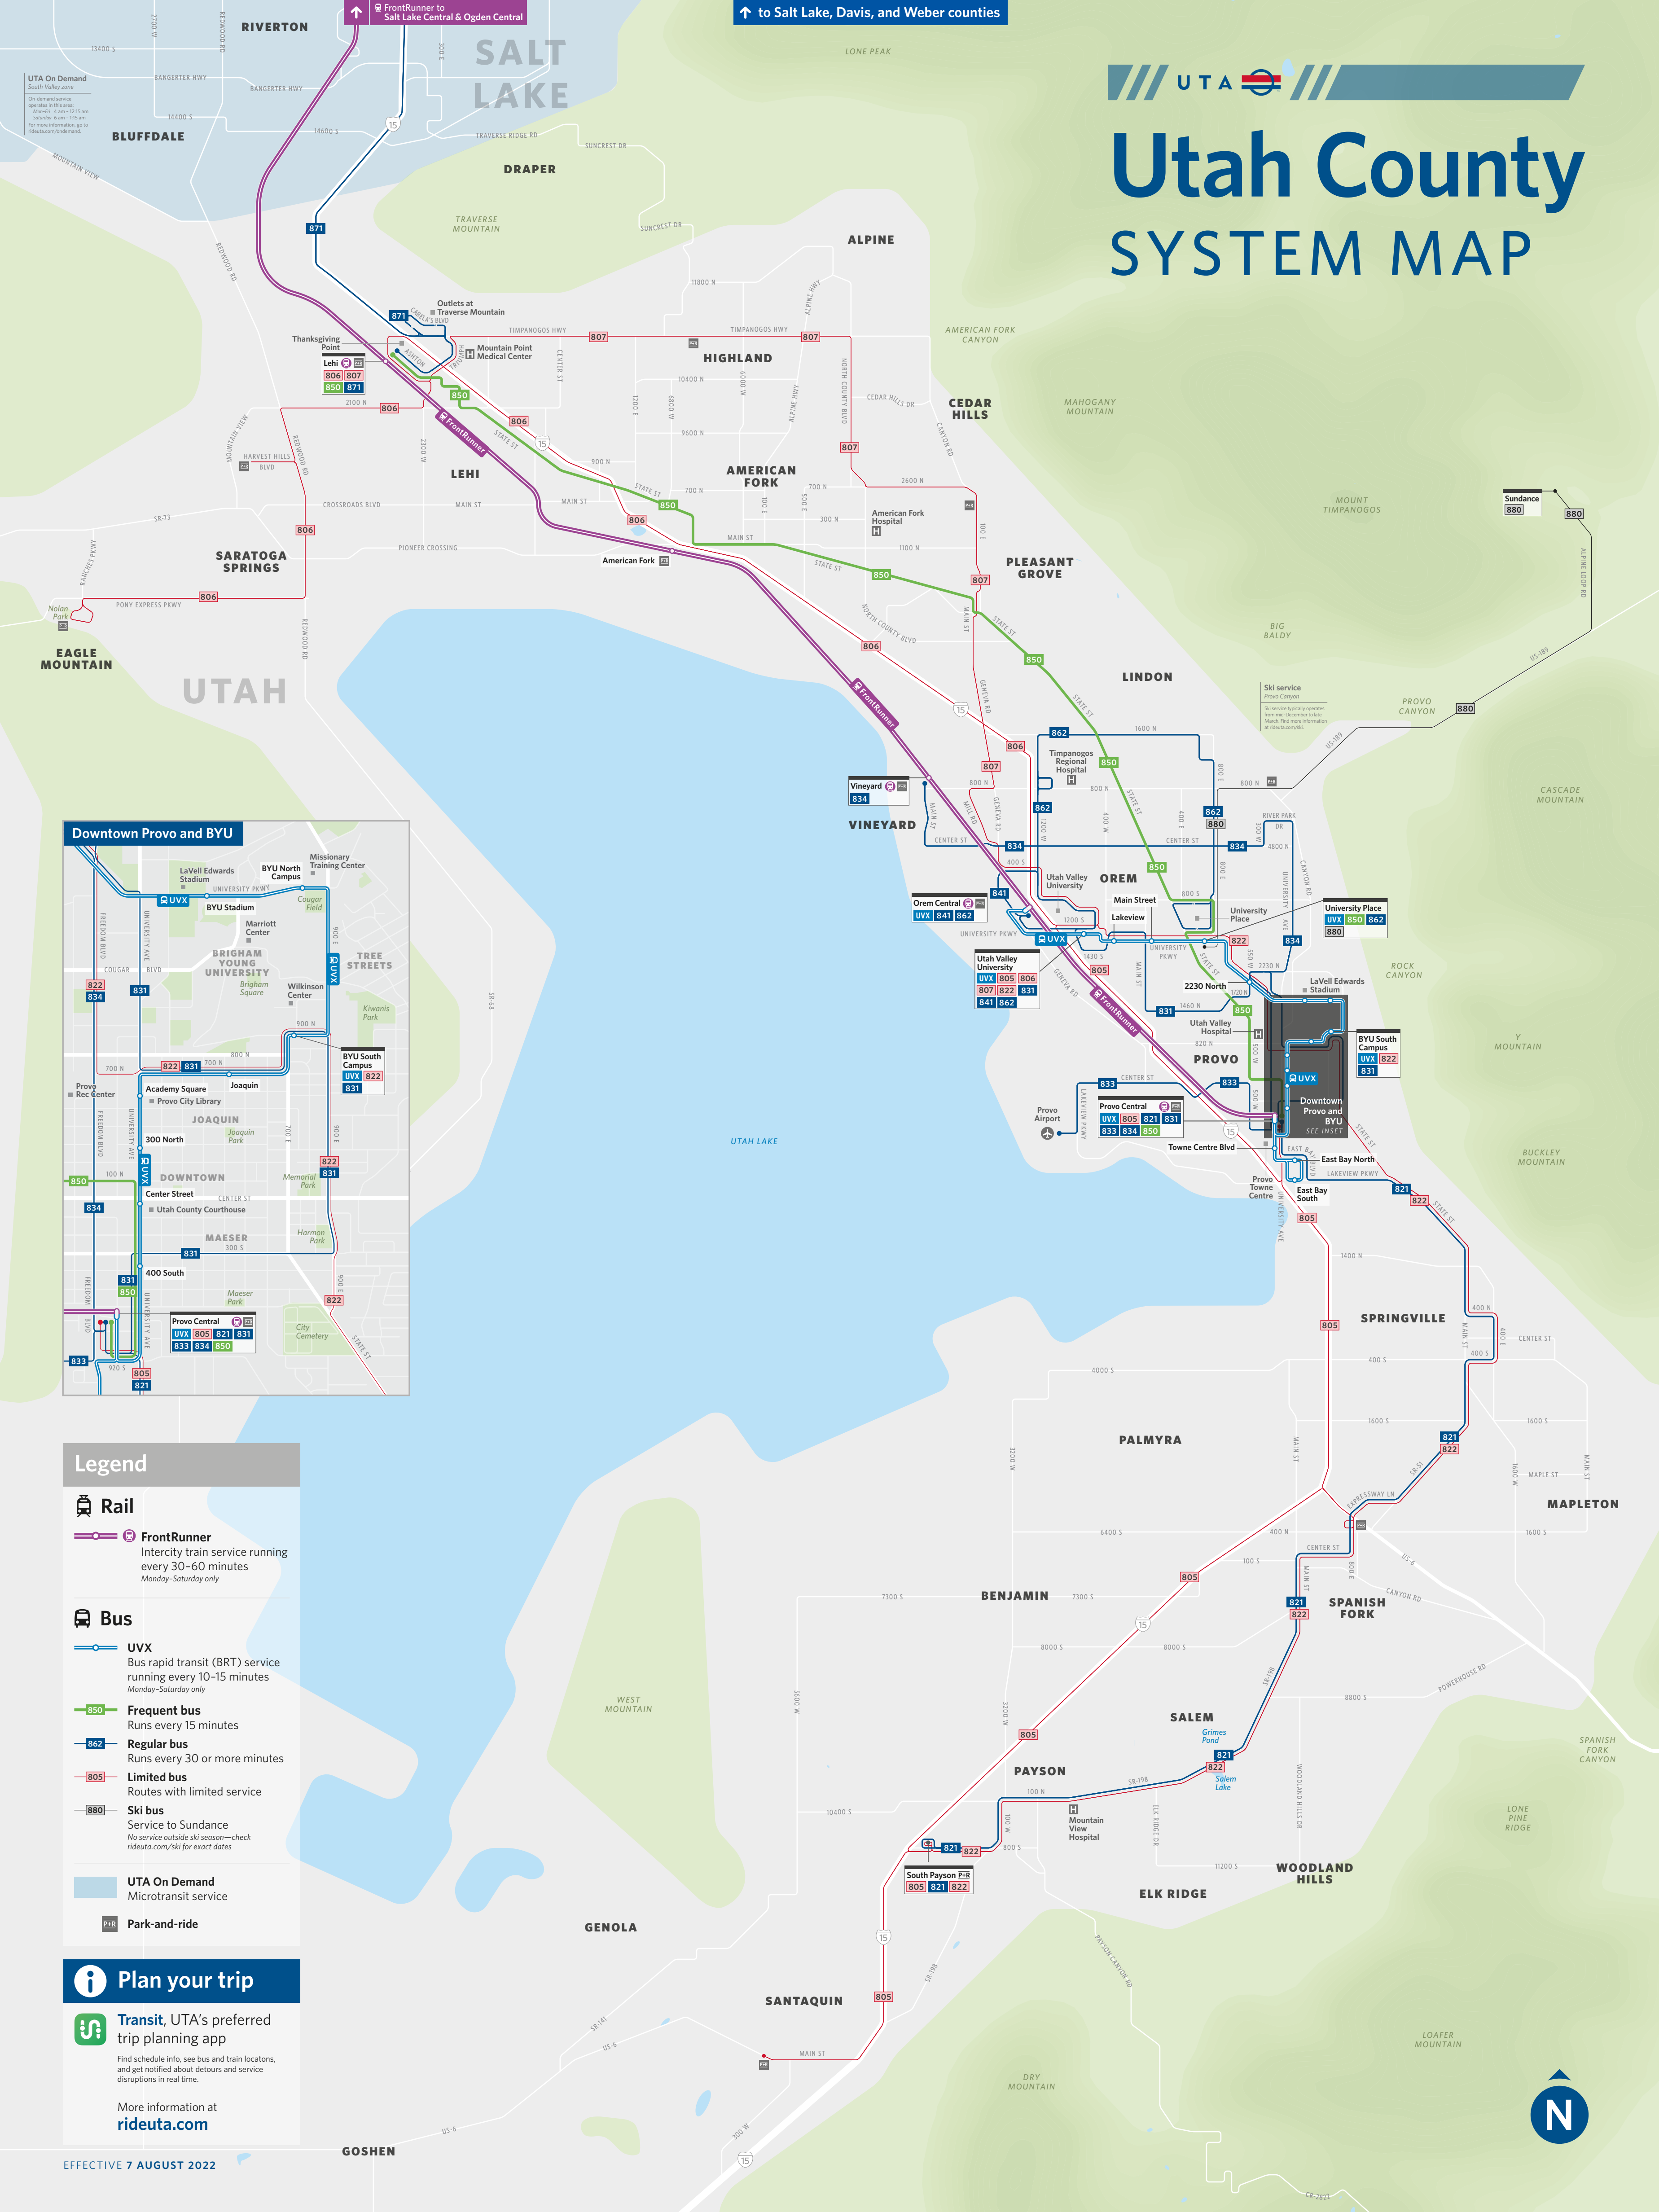

Utah County SYSTEM MAP

- ### Legend
-  **Rail**
 -  **FrontRunner**
Intercity train service running every 30-60 minutes Monday-Saturday only
 -  **Bus**
 -  **UVX**
Bus rapid transit (BRT) service running every 10-15 minutes Monday-Saturday only
 -  **850 Frequent bus**
Runs every 15 minutes
 -  **862 Regular bus**
Runs every 30 or more minutes
 -  **805 Limited bus**
Routes with limited service
 -  **880 Ski bus**
Service to Sundance
No service outside ski season—check rideuta.com/ski for exact dates
 -  **UTA On Demand**
Microtransit service
 -  **Park-and-ride**

Plan your trip

 **Transit**, UTA's preferred trip planning app

Find schedule info, see bus and train locations, and get notified about detours and service disruptions in real time.

More information at rideuta.com