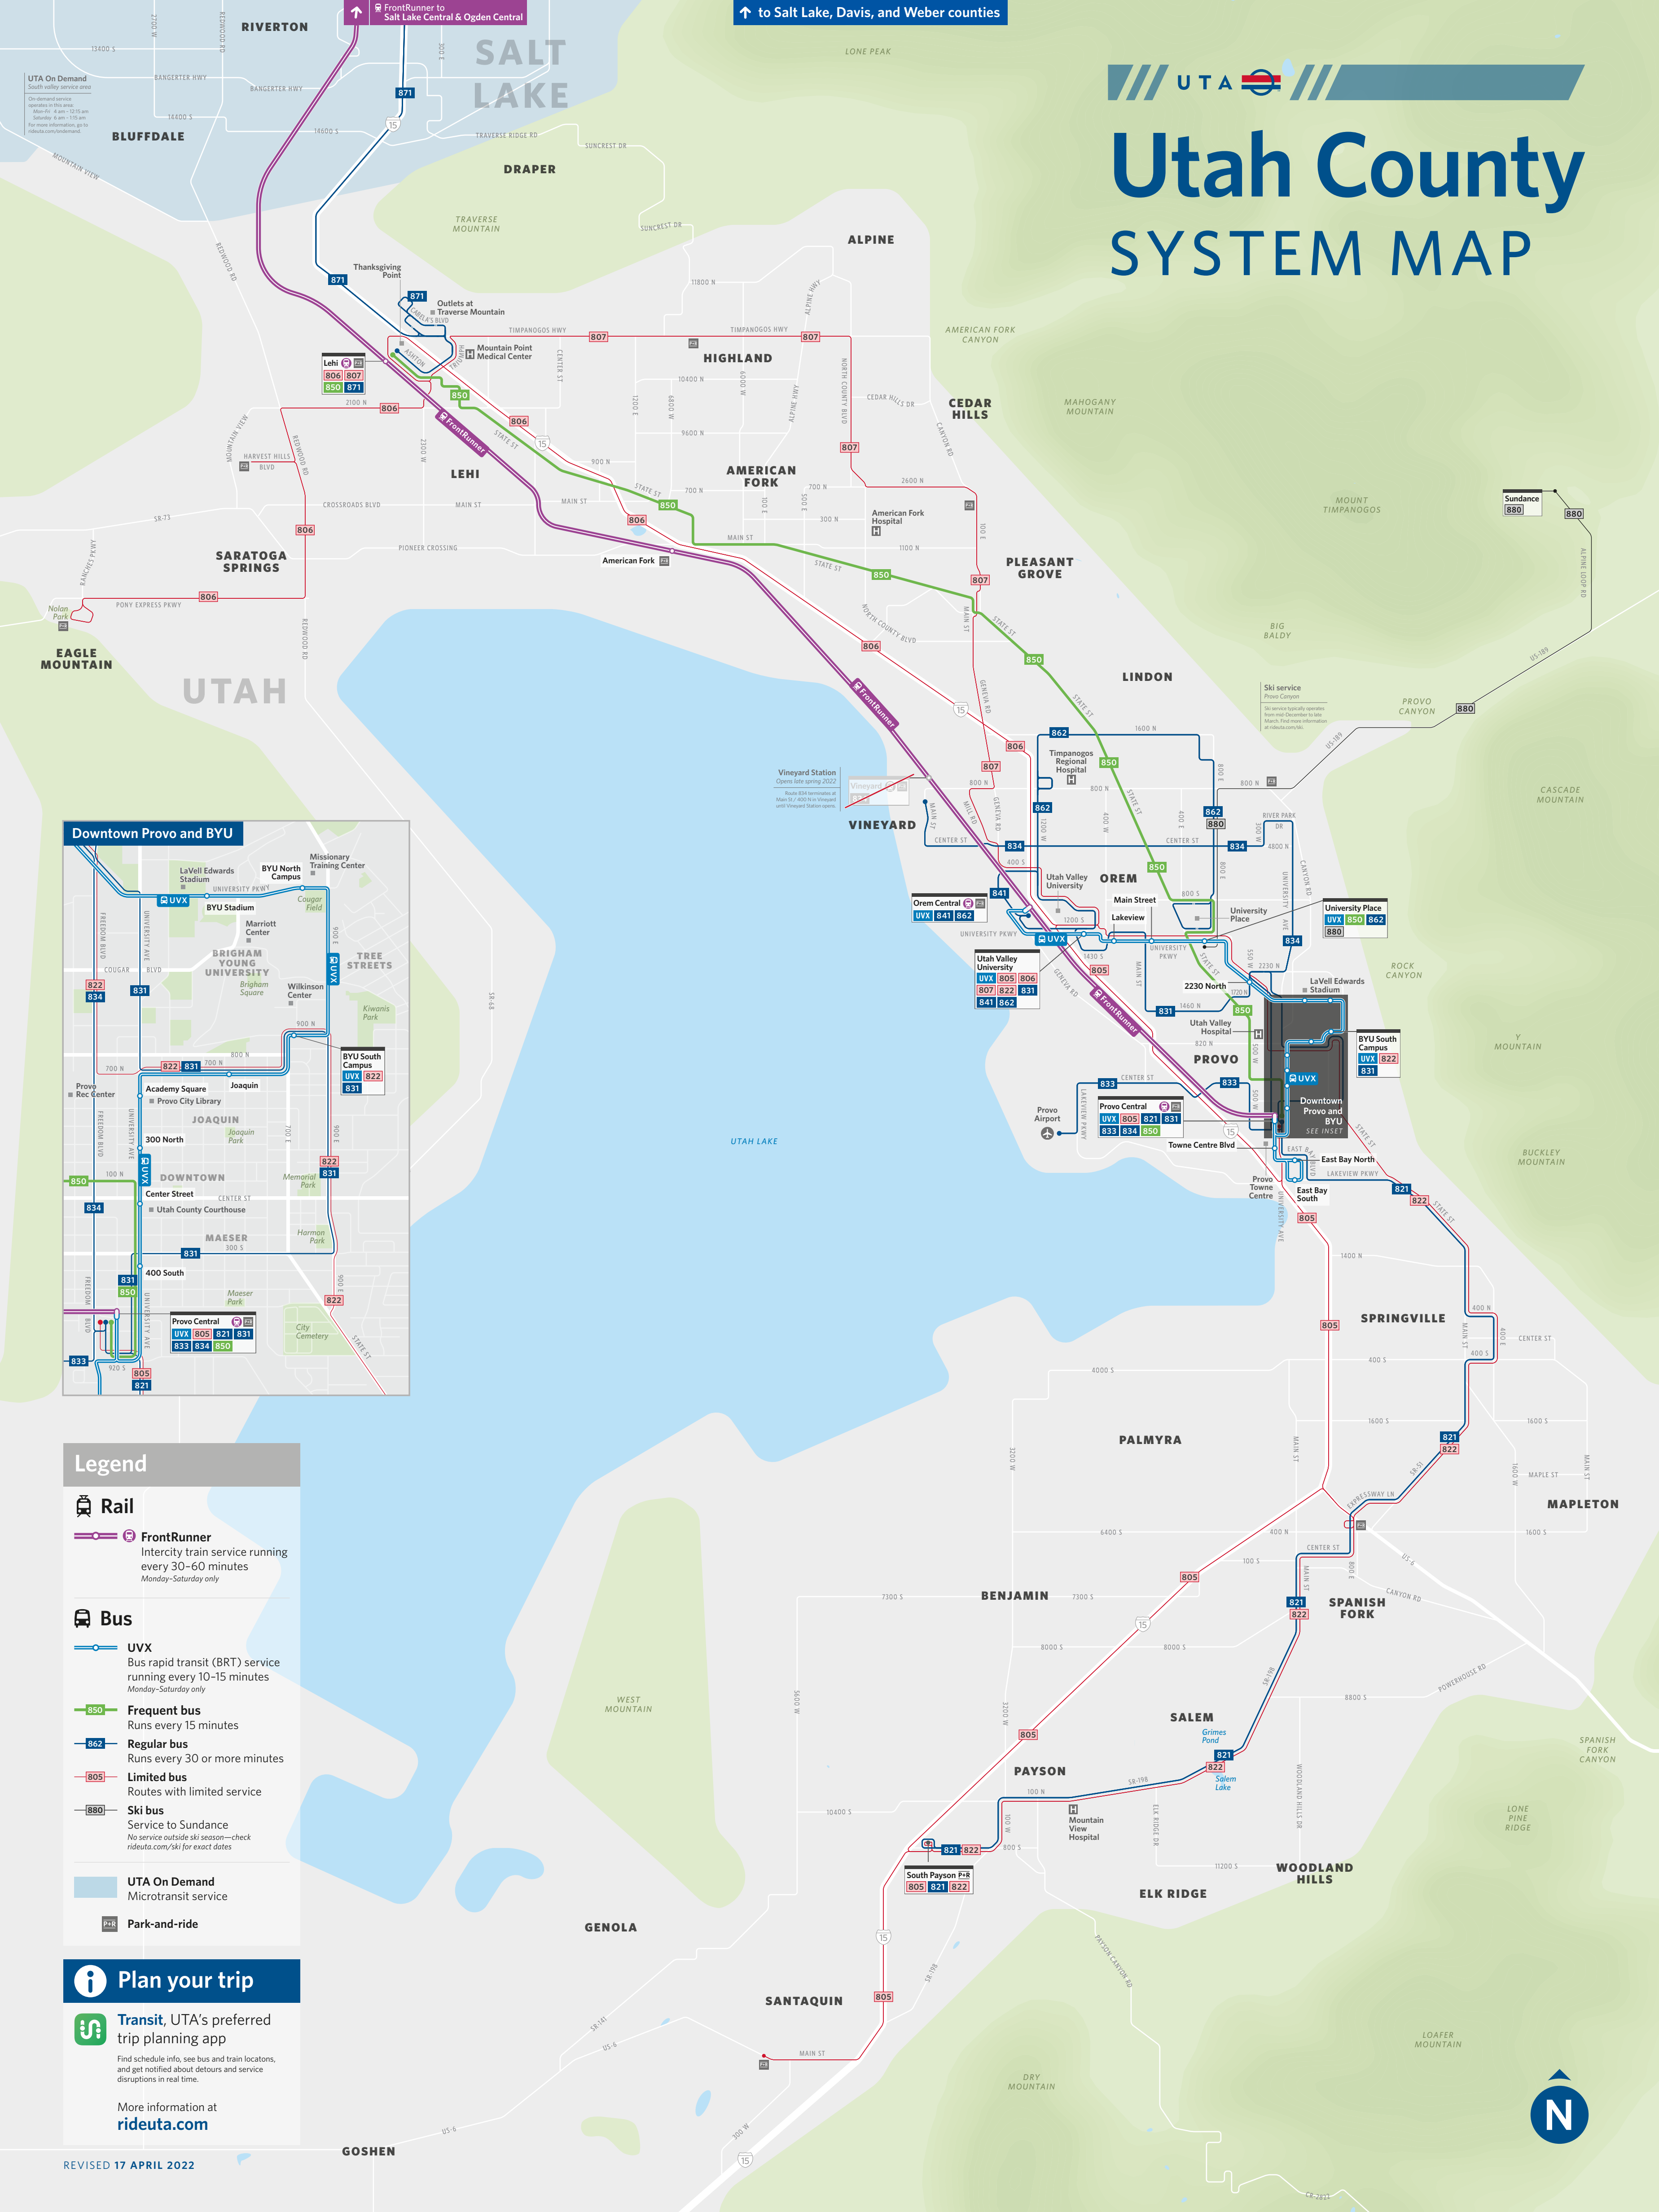

Utah County SYSTEM MAP

↑ to Salt Lake, Davis, and Weber counties

Legend

- Rail**
- FrontRunner**
Intercity train service running every 30-60 minutes Monday-Saturday only
- Bus**
- UVX**
Bus rapid transit (BRT) service running every 10-15 minutes Monday-Saturday only
- 850 Frequent bus**
Runs every 15 minutes
- 862 Regular bus**
Runs every 30 or more minutes
- 805 Limited bus**
Routes with limited service
- 880 Ski bus**
Service to Sundance
No service outside ski season—check rideuta.com/ski for exact dates
- UTA On Demand**
Microtransit service
- Park-and-ride**

Plan your trip

Transit, UTA's preferred trip planning app
Find schedule info, see bus and train locations, and get notified about detours and service disruptions in real time.

More information at rideuta.com