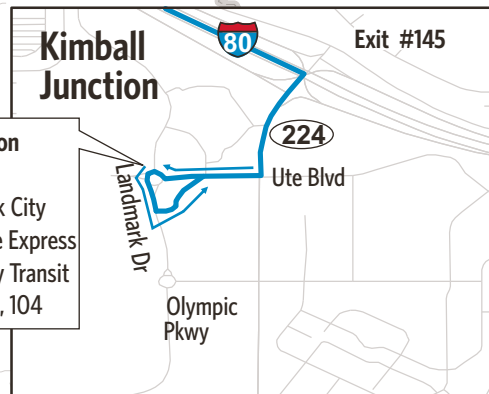

To Salt Lake City

Kimball Junction Transit Center	Jeremy Ranch Park & Ride	3900 S & Wasatch Blvd
619a	626a	648a
749	756	818
919	926	948
1049	1056	1118
1219p	1226p	1248p
149	156	218
319	326	348
449	456	518
619	626	648
749	756	818

**PC→SLC
 connect
 902**

Olympus Cove Park & Ride
 Jeremy Ranch Park & Ride
 Kimball Junction Transit Center

Effective December 11, 2022

WK

Route 902 Park City - Salt Lake City Connect

T -Route Transfer point

T Olympus Cove Park & Ride
3870 S Wasatch Blvd
Rt. 4, 33, 39, 45

Limited Stops
Olympus Cove Park & Ride
Jeremy Ranch Park & Ride
Kimball Junction Transit Center

T Kimball Junction
Transit Center
Transfer to Park City
Route 10 White Express
and High Valley Transit
Routes 101, 103, 104

Jeremy Ranch
Park & Ride

Kimball Junction
Transfer Center

Park
City