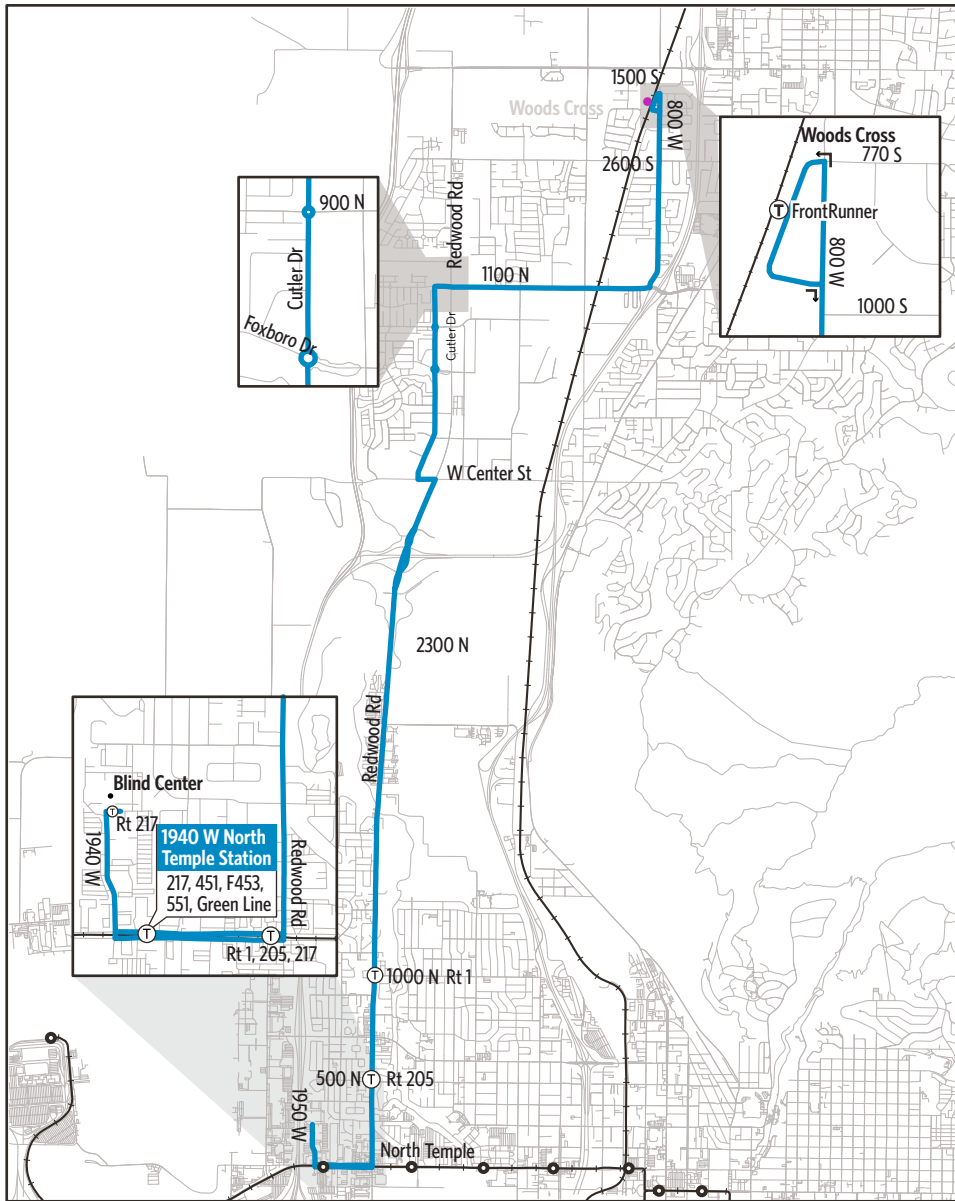

Snow Routing

SEE SOMETHING? SAY SOMETHING!

To contact UTA police:
Call: 801-287-EYES (801-287-3937)
Or Text UTATIP and your tip to 274637

INTERPRETER

801-RIDE-UTA
call (801-743-3882)
Toll-Free (888-743-3882)

Intérprete 口譯 thông dịch viên
해석자 tumač переводчик
インタプリタ Dolmetscher 通譯

PLAN AND PAY WITH transit

Available in the App Store
and Google Play.