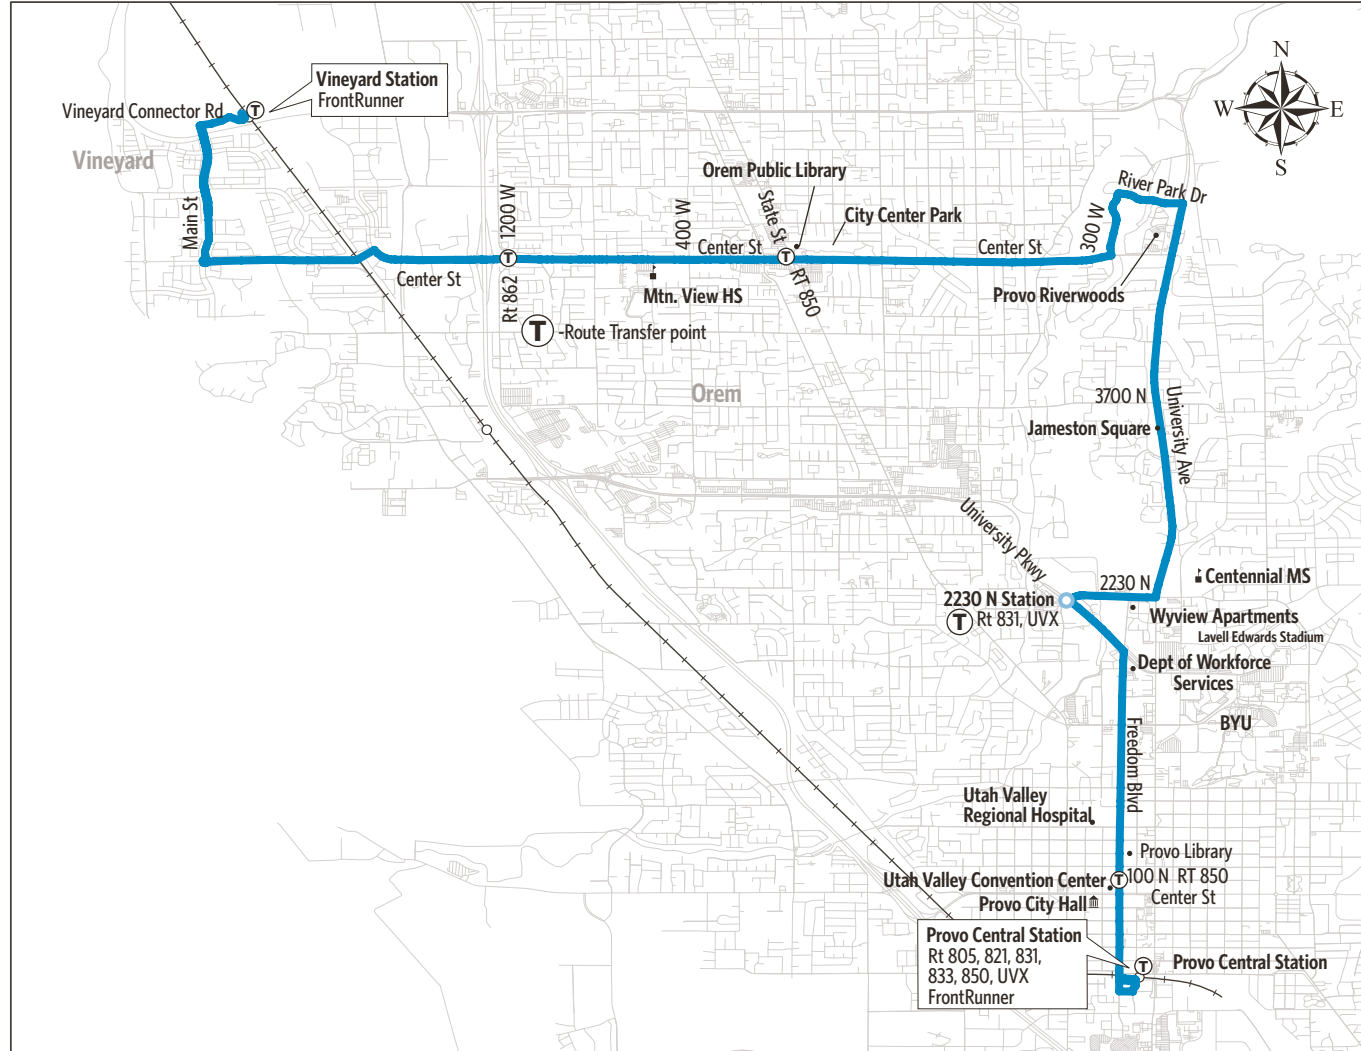

Route 834-Vinyard/Riverwoods/Provo Station

For Information Call 801-RIDE-UTA (801-743-3882)
 outside Salt Lake County 888-RIDE-UTA (888-743-3882)
www.rideuta.com

834

HOW TO USE THIS SCHEDULE

Determine your timepoint based on when you want to leave or when you want to arrive. Read across for your destination and down for your time and direction of travel. A route map is provided to help you relate to the timepoints shown. Weekday, Saturday & Sunday schedules differ from one another.

Vineyard Station will open late spring 2022

SATURDAY

North To Vineyard Station

Provo Central Station	2230 North Station	3700 N & University Ave	300 W & River Park Dr	Center & State	Center & Geneva Rd	Vineyard Station
715a	724a	728a	733a	737a	745a	754a
815	824	828	833	837	845	854
915	924	928	933	937	945	954
1015	1024	1028	1033	1037	1045	1054
1115	1124	1128	1133	1137	1145	1154
1215p	1224p	1228p	1233p	1237p	1245p	1254p
115	124	128	133	137	145	154
215	224	228	233	237	245	254
315	324	328	333	337	345	354
415	424	428	433	437	445	454
515	524	528	533	537	545	554

Intérprete 口譯 thông dịch viên
해석자 tumač переводчик
インタプリタ Dolmetscher 通譯

South To Provo Central Station

Vineyard Station	Center & Geneva Rd	Center & State	300 W & River Park Dr	3700 N & University Ave	2230 North Station	Provo Central Station
804a	811a	819a	824a	828a	833a	844a
904	911	919	924	928	933	944
1004	1011	1019	1024	1028	1033	1044
1104	1111	1119	1124	1128	1133	1144
1204p	1211p	1219p	1224p	1228p	1233p	1244p
104	111	119	124	128	133	144
204	211	219	224	228	233	244
304	311	319	324	328	333	344
404	411	419	424	428	433	444
504	511	519	524	528	533	544
604	611	619	624	628	633	644