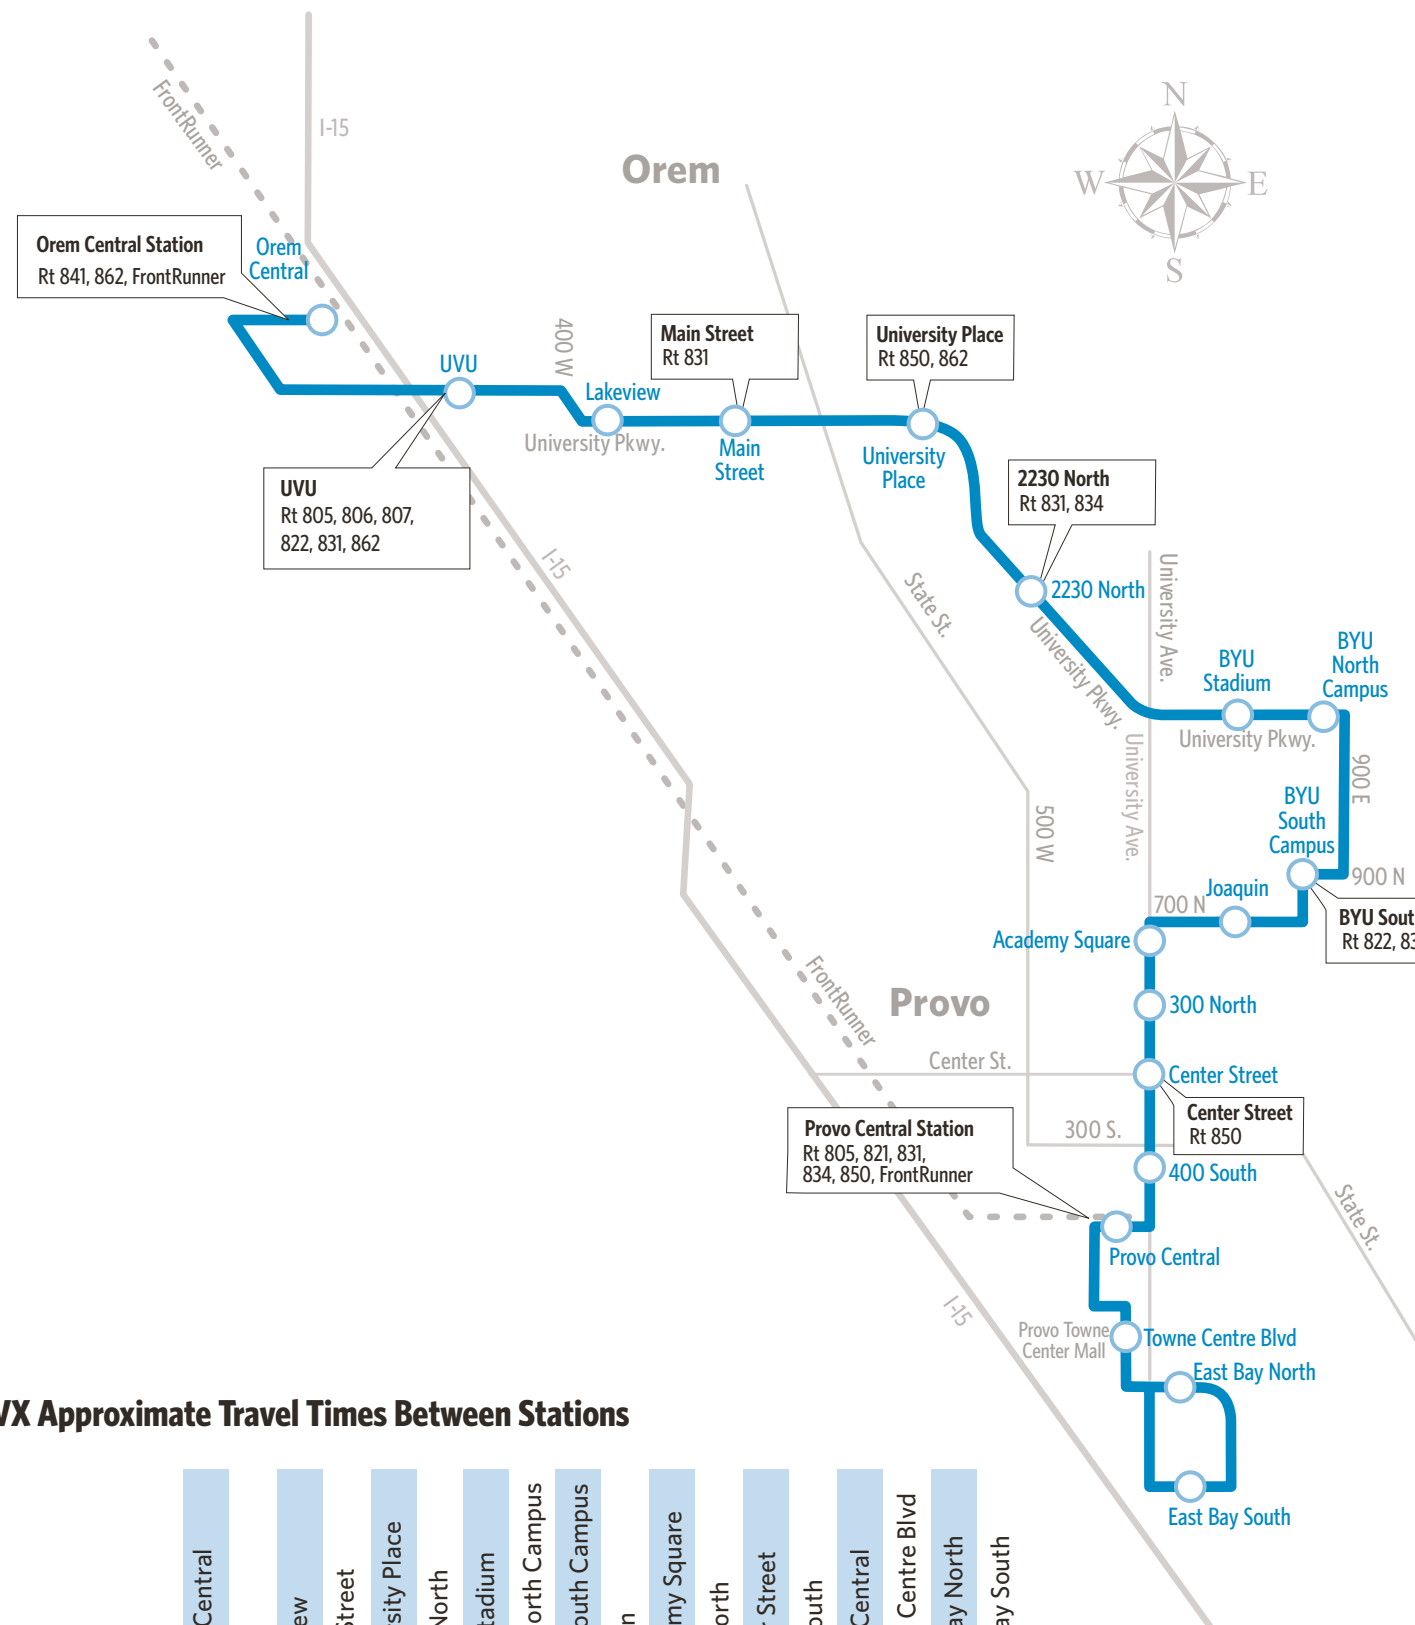

UVX Route 830X

UVX Station Name	Address
Orem Central	1350 W 900 S
UVU	701 W 1200 S
Lakeview	390 W University Pkwy
Main Street	10 E University Pkwy
University Place	570 E University Pkwy
2230 North	2220 N University Pkwy
BYU Stadium	372 E University Pkwy
BYU North Campus	716 E University Pkwy
BYU South Campus	735 E 900 N
Joaquin	424 E 700 N
Academy Square	592 N University Ave
300 North	298 N University Ave
Center Street	12 S University Ave
400 South	392 S University Ave
Provo Central	610 S Freedom Blvd
Towne Centre Blvd	1272 Towne Centre Blvd
East Bay North	172 E East Bay Blvd
East Bay South	202 E 1860 S

SEE SOMETHING? SAY SOMETHING!

To contact UTA police:
Call: 801-287-EYES (801-287-3937)
Or Text UTATIP and your tip to 274637

INTERPRETER

801-RIDE-UTA
call (801-743-3882)
Toll-Free (888-743-3882)

Intérprete 口譯 thông dịch viên
해석자 tumač переводчик
インタプリタ Dolmetscher 通譯

WILL OPERATORS WAIT AT TIMEPOINTS?
No. Operators will leave the first timepoint on time and then travel as quickly as possible to the end of the route. Operators stop to let customers on and off the bus, but the operator does not keep a set schedule.

HOW WILL I KNOW WHEN THE BUS WILL COME?
For most of the day on weekdays and Saturdays, UVX operates every 10-15 minutes. Late night service runs every 15-60 minutes. Approximate times are displayed at UVX stations.

UVX Approximate Travel Times Between Stations

	Orem Central	UVU	Lakeview	Main Street	University Place	2230 North	BYU Stadium	BYU North Campus	BYU South Campus	Joaquin	Academy Square	300 North	Center Street	400 South	Provo Central	Towne Centre Blvd	East Bay North	East Bay South
Orem Central	0	7	10	12	16	19	23	25	28	31	34	35	37	39	44	47	49	51
UVU	10	0	3	5	9	12	16	18	21	24	27	28	30	32	37	40	42	44
Lakeview	13	3	0	2	6	9	13	15	18	21	24	25	27	29	34	37	39	41
Main Street	16	6	3	0	4	7	11	13	16	19	22	23	25	27	32	35	37	39
University Place	20	10	7	4	0	3	7	9	12	15	18	19	21	23	28	31	33	35
2230 North	23	13	10	7	3	0	4	6	9	12	15	16	18	20	25	28	30	32
BYU Stadium	27	17	14	10	7	4	0	2	5	8	11	12	14	16	21	24	26	28
BYU North Campus	28	18	15	12	8	5	1	0	3	6	9	10	12	14	19	22	24	26
BYU South Campus	32	22	19	16	12	9	5	4	0	3	6	7	9	11	16	19	21	23
Joaquin	35	25	22	19	15	12	8	7	3	0	3	4	6	8	13	16	18	20
Academy Square	38	28	25	22	18	15	11	10	6	3	0	1	3	5	10	13	15	17
300 North	39	29	27	24	20	17	13	12	8	5	2	0	2	4	9	12	14	16
Center Street	41	31	28	25	21	18	14	13	9	6	3	1	0	2	7	10	12	14
400 South	43	33	30	27	23	20	16	15	11	8	5	3	1	0	5	8	10	12
Provo Central	46	36	33	30	26	23	19	18	14	11	8	6	5	3	0	3	5	7
Towne Centre Blvd	51	41	38	35	31	28	24	21	18	16	13	11	10	8	5	0	2	4
East Bay North	56	46	43	40	36	33	30	28	24	21	18	16	15	13	10	5	0	2
East Bay South	54	44	41	38	34	31	27	26	22	19	17	14	13	11	8	3	0	2

Crosspoint is the approximate number of minutes it takes to travel between stations

For Information Call 801-RIDE-UTA (801-743-3882)
outside Salt Lake County 888-RIDE-UTA (888-743-3882)
www.rideuta.com