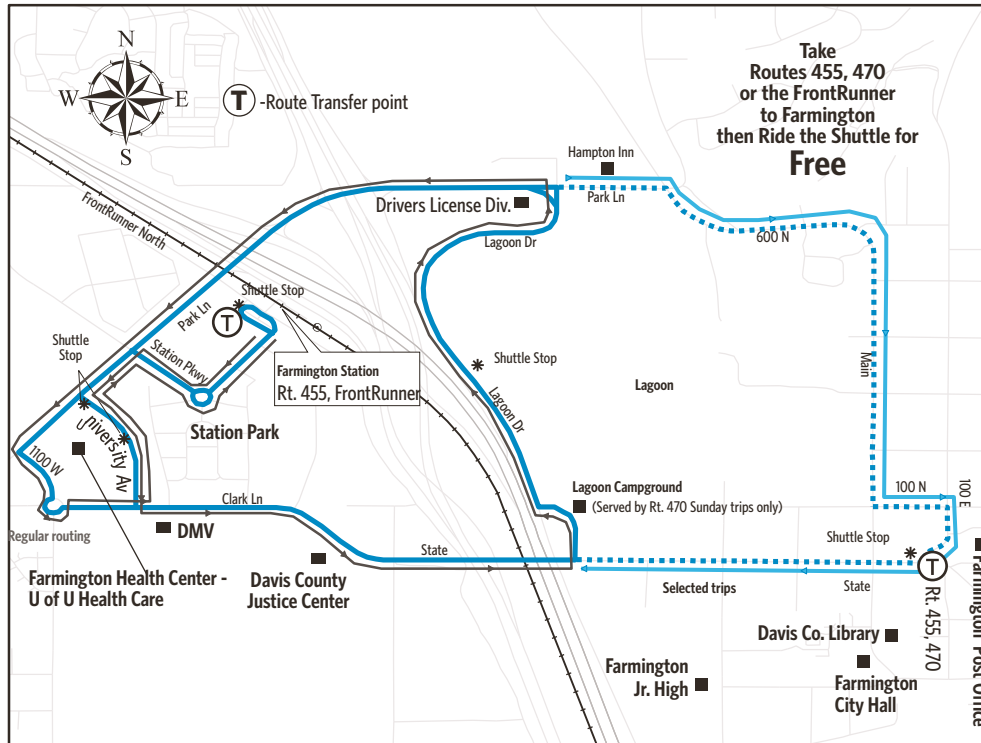

Rt 667 Lagoon/Station Park Shuttle

For Information Call 801-RIDE-UTA (801-743-3882)
outside Salt Lake County 888-RIDE-UTA (888-743-3882)
www.rideuta.com

667

Lagoon opens:

Saturday service starts Sat. March 28
Weekday Service starts Fri. May 29

Frightmares

Fridays in September and October:
UTA will provide full Weekday (LW)
Service for Frightmares (September 18,
25, October 2, 9, 16, 23 and 30).

UEA School Break:

UTA will provide full Weekday (LW)
Service during the UEA School Break:
October 15 and 16, 2020
(Thursday and Friday).

HOW TO USE THIS SCHEDULE

Determine your timepoint based on when you want to leave or when you want to arrive. Read across for your destination and down for your time and direction of travel. A route map is provided to help you relate to the timepoints shown. Weekday, Saturday & Sunday schedules differ from one another.

UTA SERVICE DIRECTORY

- General Information, Schedules, Trip Planning and Customer Feedback: 801-RIDE-UTA (801-743-3882)
- Outside Salt Lake County call 888-RIDE-UTA (888-743-3882)
- For 24 hour automated service for next bus available use option 1. Have stop number and 3 digit route number (use 0 or 00 if number is not 3 digits).
- Pass By Mail Information 801-287-2204
- For Employment information please visit <http://www.rideuta.com/careers/>
- Travel Training 801-287-2275

LOST AND FOUND

Weber/South Davis: 801-626-1207 option 3
Utah County: 801-227-8923
Salt Lake County: 801-287-4664
F-Route: 801-287-5355

FARES

Exact Fare is required. Fares are subject to change.

ACCESSIBLE SERVICE

Wheelchair accessible buses are available on all routes. Alternate format schedules are available upon request. Telephone communication for deaf/hearing impaired persons is available by dialing 711.

TRANSFERS

Upon payment of a fare, a transfer is good for travel in any direction, including return trip, for two (2) hours until the time cut. The value of a transfer towards a fare on a more expensive service is the regular cash fare.

BIKES ON BUSES

The Bikes on Buses service is available on all buses, except Paratransit.

HOLIDAYS

Please check rideuta.com for holiday service information.