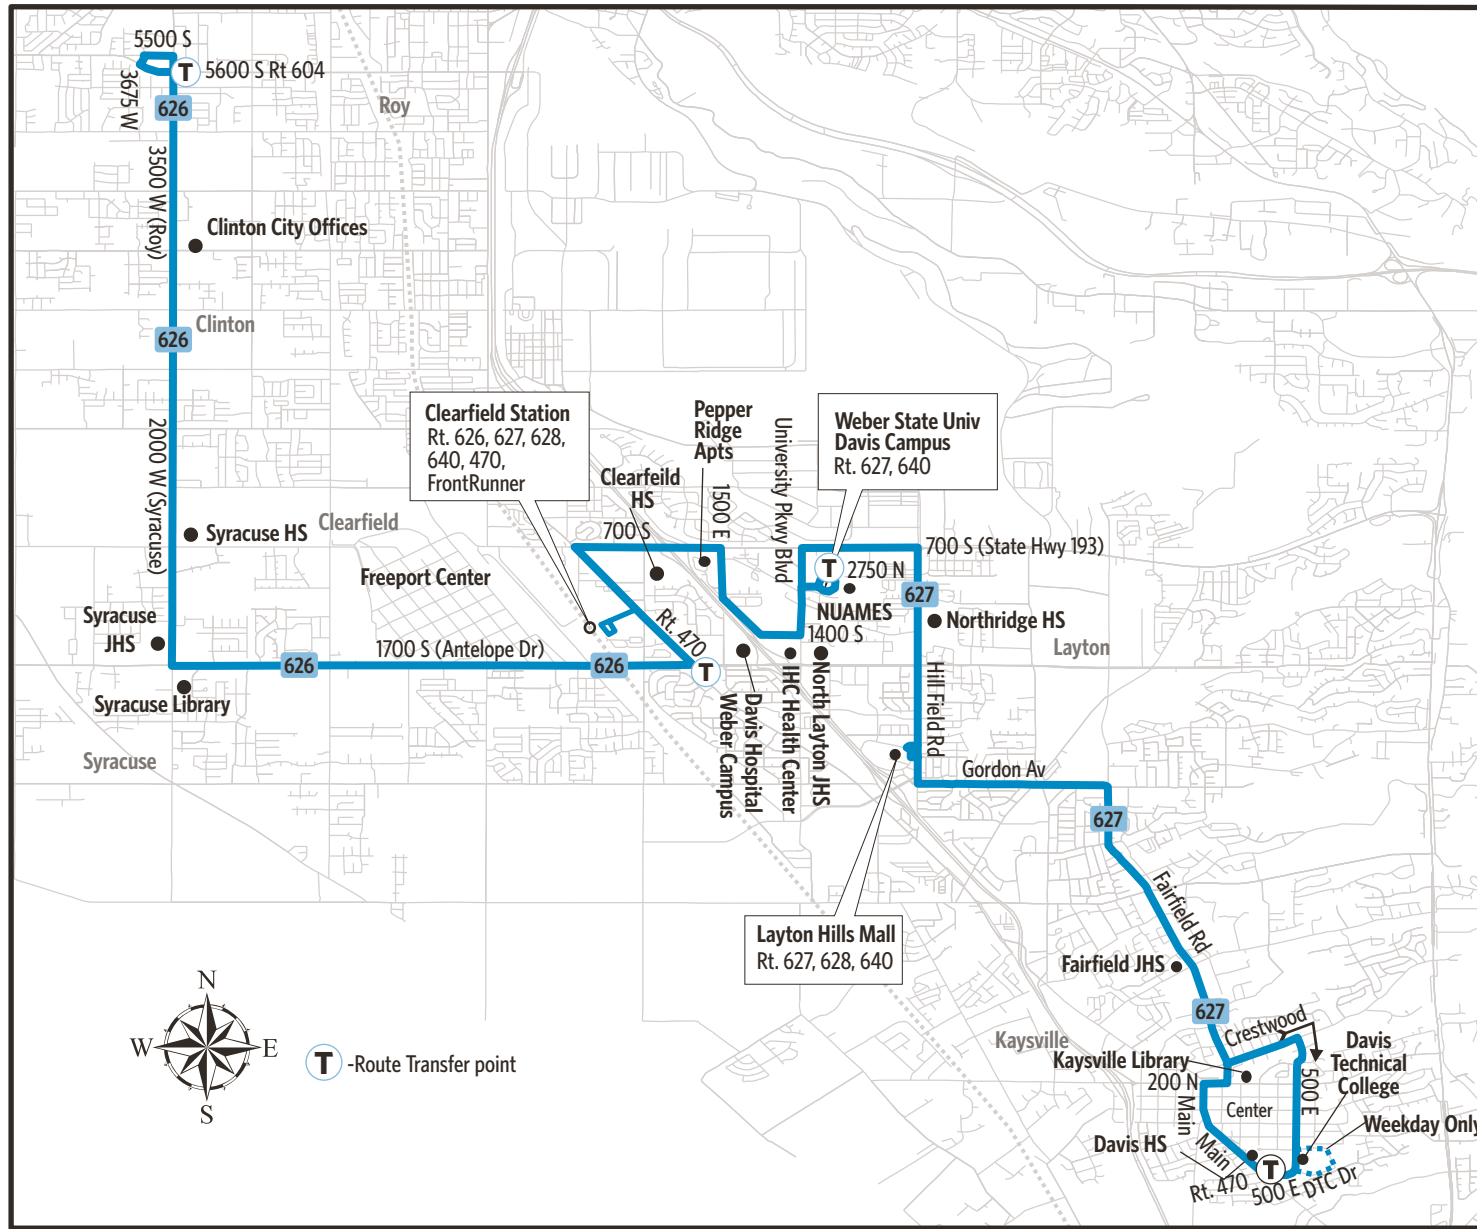

Routes 626 & 627 West Roy/Clearfield Station/WSU Davis/Kaysville/DTC

INTERPRETER

801-RIDE-UTA
call (801-743-3882)
Toll-Free (888-743-3882)

Intérprete 口譯 thông dịch viên
해석자 tumač переводчик
インタプリタ Dolmetscher អ្នកបកប្រែ

SEE SOMETHING?
SAY SOMETHING!

To contact UTA police:
Call: 801-287-EYES (801-287-3937)
Or Text UTATIP and your tip to 274637

627 - SATURDAY
To Clearfield Station

211 S & Main St	Main & Center	Gentile & Fairfield	Layton Hills Mall	HAFB South Gate	Weber State U. Davis Campus	Pepper Ridge Apartments	Clearfield Station
730a	731a	737a	745a	750a	754a	758a	805a
840	841	847	856	902	906	910	917
940	941	947	956	1002	1006	1010	1017
1040	1041	1047	1056	1102	1106	1110	1117
1140	1141	1147	1156	1202p	1206p	1210p	1217p
1235p	1236p	1242p	1252p	1258	102	106	114
135	136	142	152	158	202	206	214
235	236	242	252	258	302	306	314
335	336	342	352	358	402	406	414
435	436	442	452	458	503	507	516
535	536	542	552	558	603	607	616
641	642	647	655	700	704	708	715

To DTC

Clearfield Station	Pepper Ridge Apartments	Weber State U. Davis Campus	HAFB South Gate	Layton Hills Mall	Gentile & Fairfield	Crestwood & 500 E	Davis Technical College	Davis Tech Loop Rd Shelter	211 S & Main St
815a	820a	825a	828a	833a	840a	846a	849a	----	851a
920	925	930	933	939	946	952	955	----	957
1015	1020	1025	1028	1034	1041	1047	1050	----	1052
1120	1125	1130	1133	1139	1146	1152	1155	----	1157
1231p	1237p	1242p	1245p	1252p	101p	107p	110p	----	112p
121	128	134	137	147	156	202	205	----	207
242	249	255	259	309	318	324	327	----	329
342	349	355	359	409	418	424	427	----	429
442	449	455	459	509	518	524	527	----	529
542	549	555	558	608	617	623	626	629p	632
642	648	654	657	706	714	719	722	725	728
742	747	752	755	803	810	815	818	821	824

For Information Call 801-RIDE-UTA (801-743-3882)
outside Salt Lake County 888-RIDE-UTA (888-743-3882)
www.rideuta.com

HOW TO USE THIS SCHEDULE

Determine your timepoint based on when you want to leave or when you want to arrive. Read across for your destination and down for your time and direction of travel. A route map is provided to help you relate to the timepoints shown. Weekday, Saturday & Sunday schedules differ from one another.

UTA SERVICE DIRECTORY

- General Information, Schedules, Trip Planning and Customer Feedback: 801-RIDE-UTA (801-743-3882)
- Outside Salt Lake County call 888-RIDE-UTA (888-743-3882)
- For 24 hour automated service for next bus available use option 1. Have stop number and 3 digit route number (use 0 or 00 if number is not 3 digits).
- Pass By Mail Information 801-262-5626
- For Employment information please visit <http://www.rideuta.com/careers/>
- Travel Training 801-287-2275

LOST AND FOUND

Weber/South Davis: 801-626-1207 option 3
Utah County: 801-227-8923
Salt Lake County: 801-287-4664
F-Route: 801-287-5355

FARES

Exact Fare is required. Fares are subject to change.

ACCESSIBLE SERVICE

Wheelchair accessible buses are available on all routes. Alternate format schedules are available upon request. Telephone communication for deaf/hearing impaired persons is available by dialing 711.

TRANSFERS