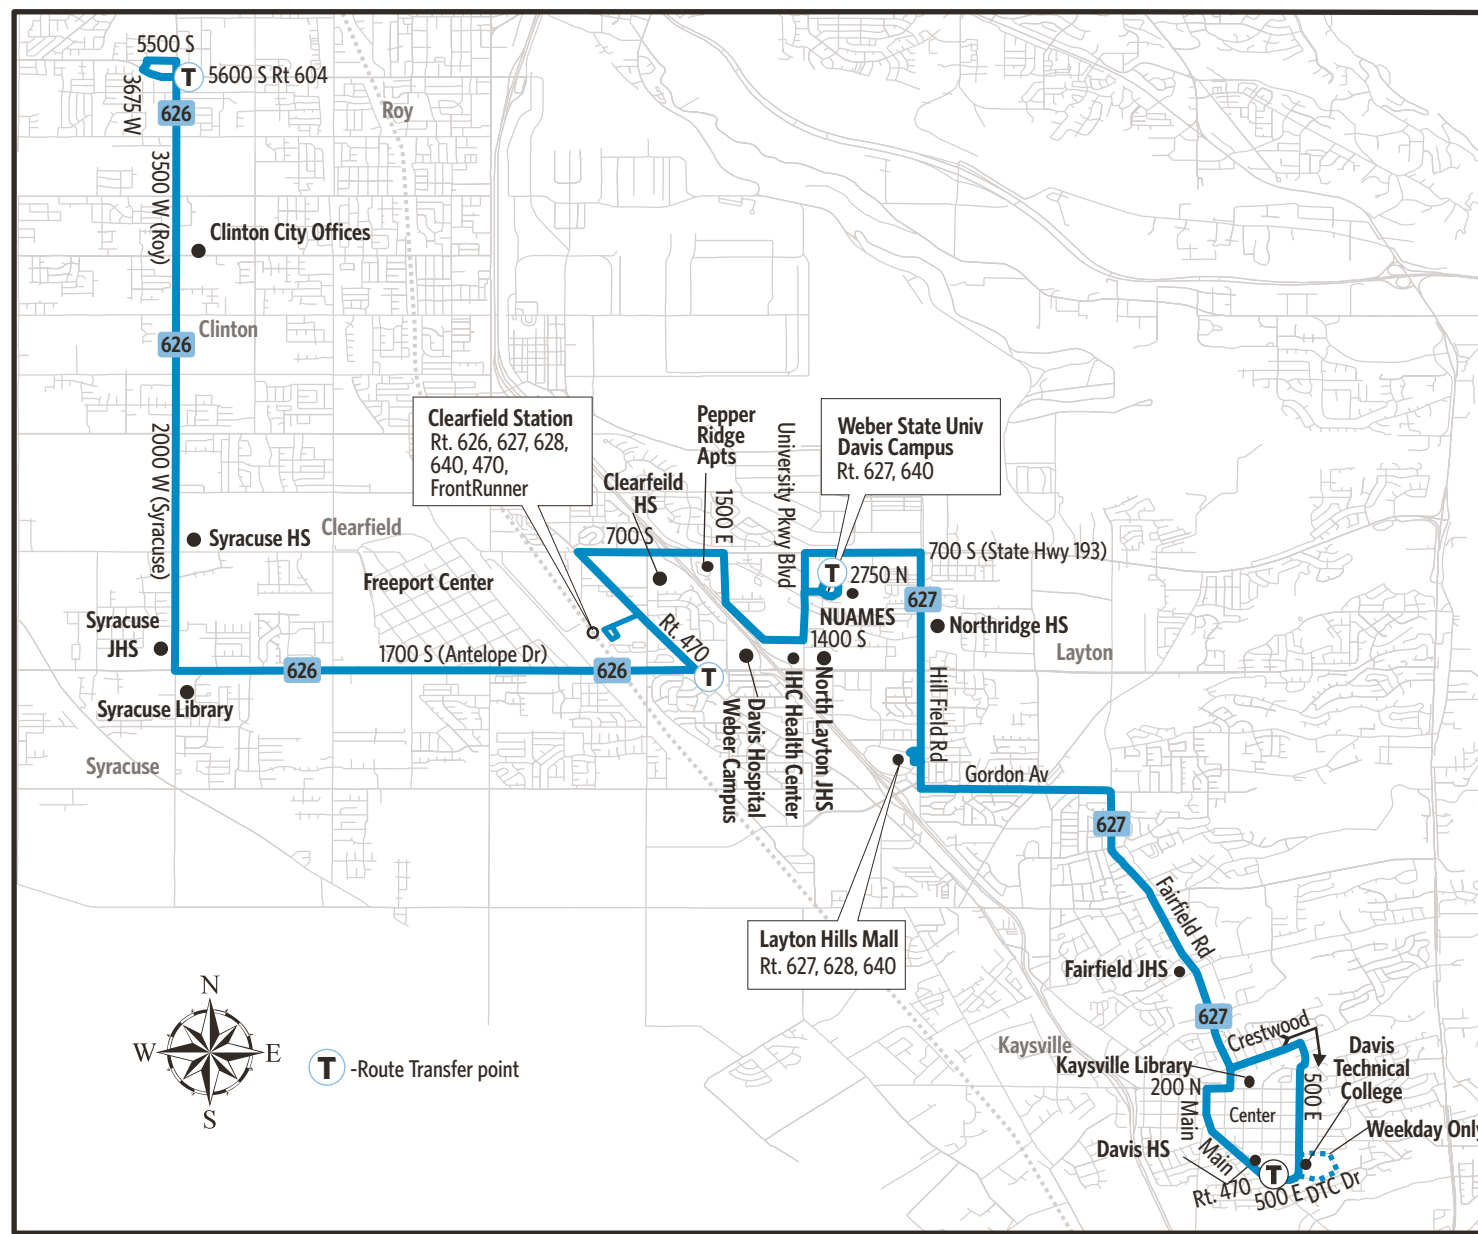

Routes 626 & 627 West Roy/Clearfield Station/WSU Davis/Kaysville/DTC

INTERPRETER

801-RIDE-UTA
call (801-743-3882)
Toll-Free (888-743-3882)

Intérprete 口譯 thông dịch viên
해석자 tumač переводчик
インタプリタ Dolmetscher អ្នកបកប្រែ

SEE SOMETHING?
SAY SOMETHING!

To contact UTA police:
Call: 801-287-EYES (801-287-3937)
Or Text UTATIP and your tip to 274637

627 - SATURDAY
To Clearfield Station

211 S & Main St	Main & Center	Gentile & Fairfield	Layton Hills Mall	HAFB South Gate	Weber State U. Davis Campus	Pepper Ridge Apartments	Clearfield Station
730a	731a	737a	745a	750a	754a	758a	805a
840	841	847	856	902	906	910	917
940	941	947	956	1002	1006	1010	1017
1040	1041	1047	1056	1102	1106	1110	1117
1140	1141	1147	1156	1202p	1206p	1210p	1217p
1235p	1236p	1242p	1252p	1258	102	106	114
135	136	142	152	158	202	206	214
235	236	242	252	258	302	306	314
335	336	342	352	358	402	406	414
435	436	442	452	458	503	507	516
535	536	542	552	558	603	607	616
641	642	647	655	700	704	708	715

To DTC

Clearfield Station	Pepper Ridge Apartments	Weber State U. Davis Campus	HAFB South Gate	Layton Hills Mall	Gentile & Fairfield	Crestwood & 500 E	Davis Technical College	Davis Tech Loop Rd Shelter	211 S & Main St
815a	820a	825a	828a	833a	840a	846a	849a	----	851a
920	925	930	933	939	946	952	955	----	957
1015	1020	1025	1028	1034	1041	1047	1050	----	1052
1120	1125	1130	1133	1139	1146	1152	1155	----	1157
1231p	1237p	1242p	1245p	1252p	101p	107p	110p	----	112p
121	128	134	137	147	156	202	205	----	207
242	249	255	259	309	318	324	327	----	329
342	349	355	359	409	418	424	427	----	429
442	449	455	459	509	518	524	527	----	529
542	549	555	558	608	617	623	626	629p	632
642	648	654	657	706	714	719	722	725	728
742	747	752	755	803	810	815	818	821	824

For Information Call 801-RIDE-UTA (801-743-3882)
outside Salt Lake County 888-RIDE-UTA (888-743-3882)
www.rideuta.com

HOW TO USE THIS SCHEDULE

Determine your timepoint based on when you want to leave or when you want to arrive. Read across for your destination and down for your time and direction of travel. A route map is provided to help you relate to the timepoints shown. Weekday, Saturday & Sunday schedules differ from one another.

UTA SERVICE DIRECTORY

- General Information, Schedules, Trip Planning and Customer Feedback: 801-RIDE-UTA (801-743-3882)
- Outside Salt Lake County call 888-RIDE-UTA (888-743-3882)
- For 24 hour automated service for next bus available use option 1. Have stop number and 3 digit route number (use 0 or 00 if number is not 3 digits).
- Pass By Mail Information 801-262-5626
- For Employment information please visit <http://www.rideuta.com/careers/>
- Travel Training 801-287-2275

LOST AND FOUND

Weber/South Davis: 801-626-1207 option 3
Utah County: 801-227-8923
Salt Lake County: 801-287-4664
F-Route: 801-287-5355

FARES

Exact Fare is required. Fares are subject to change.

ACCESSIBLE SERVICE

Wheelchair accessible buses are available on all routes. Alternate format schedules are available upon request. Telephone communication for deaf/hearing impaired persons is available by dialing 711.

TRANSFERS