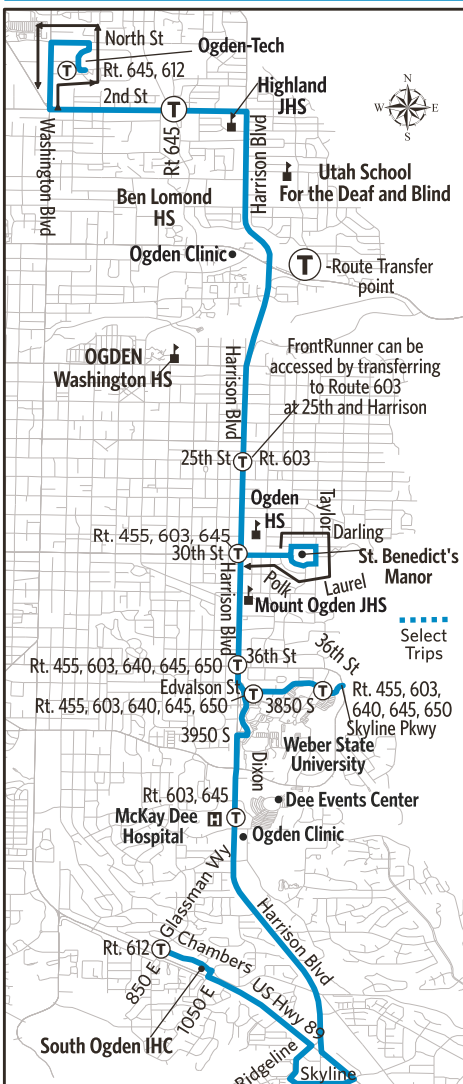

Southbound To South Ogden

Ogden Weber Tech College	2nd St & Washington Blvd	7th St & Harrison	12th St & Harrison	25th St & Harrison	30th St & Polk	30th St & Harrison	Edvalson St & 1580 E (WSU)	Edvalson & 1350 E (WSU)	46th & Harrison	5700 S & Harrison Blvd	1580 E & Skyline Dr	950 E & Chambers St
714a	719a	724a	727a	731a	733a	736a	743a	745a	749a	753a	757a	801a
814	819	824	827	831	833	836	843	845	849	854	858	903
914	918	923	926	930	932	935	941	944	949	953	957	1002
1014	1018	1023	1026	1030	----	1032	1038	1040	1045	1049	1053	1059
1114	1118	1123	1126	1130	1132	1135	1141	1144	1149	1153	1157	1202p
1214p	1219p	1224p	1227p	1231p	1233p	1236p	1242p	1244p	1250p	1254p	1258p	104
114	119	124	127	131	----	133	140	142	148	152	156	202
214	219	224	227	231	----	233	240	242	248	252	256	302
314	319	324	327	331	333	336	344	346	351	355	359	405
414	419	424	427	431	----	433	442	444	449	453	457	503
514	519	525	527	531	533	536	544	546	550	555	559	605
621	625	629	632	636	638	641	648	650	654	658	702	706
725	729	733	736	740	742	745	752	754	758	802	806	810

Route 625 - Ogden Tech/
Harrison Blvd/WSU

For Information Call 801-RIDE-UTA (801-743-3882)
outside Salt Lake County 888-RIDE-UTA (888-743-3882)
www.rideuta.com

625

Ogden Tech/Harrison Blvd/WSU

HOW TO USE THIS SCHEDULE

Determine your timepoint based on when you want to leave or when you want to arrive. Read across for your destination and down for your time and direction of travel. A route map is provided to help you relate to the timepoints shown. Weekday, Saturday & Sunday schedules differ from one another.

UTA SERVICE DIRECTORY

- General Information, Schedules, Trip Planning and Customer Feedback: 801-RIDE-UTA (801-743-3882)
- Outside Salt Lake County call 888-RIDE-UTA (888-743-3882)
- For 24 hour automated service for next bus available use option 1. Have stop number and 3 digit route number (use 0 or 00 if number is not 3 digits).
- Pass By Mail Information 801-262-5626
- For Employment information please visit <http://www.rideuta.com/careers/>
- Travel Training 801-287-2275

LOST AND FOUND

Weber/South Davis: 801-626-1207 option 3
Utah County: 801-227-8923
Salt Lake County: 801-287-4664
F-Route: 801-287-5355

FARES

Exact Fare is required. Fares are subject to change.

ACCESSIBLE SERVICE

Wheelchair accessible buses are available on all routes. Alternate format schedules are available upon request. Telephone communication for deaf/hearing impaired persons is available by dialing 711.

TRANSFERS

Upon payment of a fare, a transfer is good for travel in any direction, including return trip, for two (2) hours until the time cut. The value of a transfer towards a fare on a more expensive service is the regular cash fare.

BIKES ON BUSES

The Bikes on Buses service is available on all buses, except Paratransit.

HOLIDAYS

Please check rideuta.com for holiday service information.