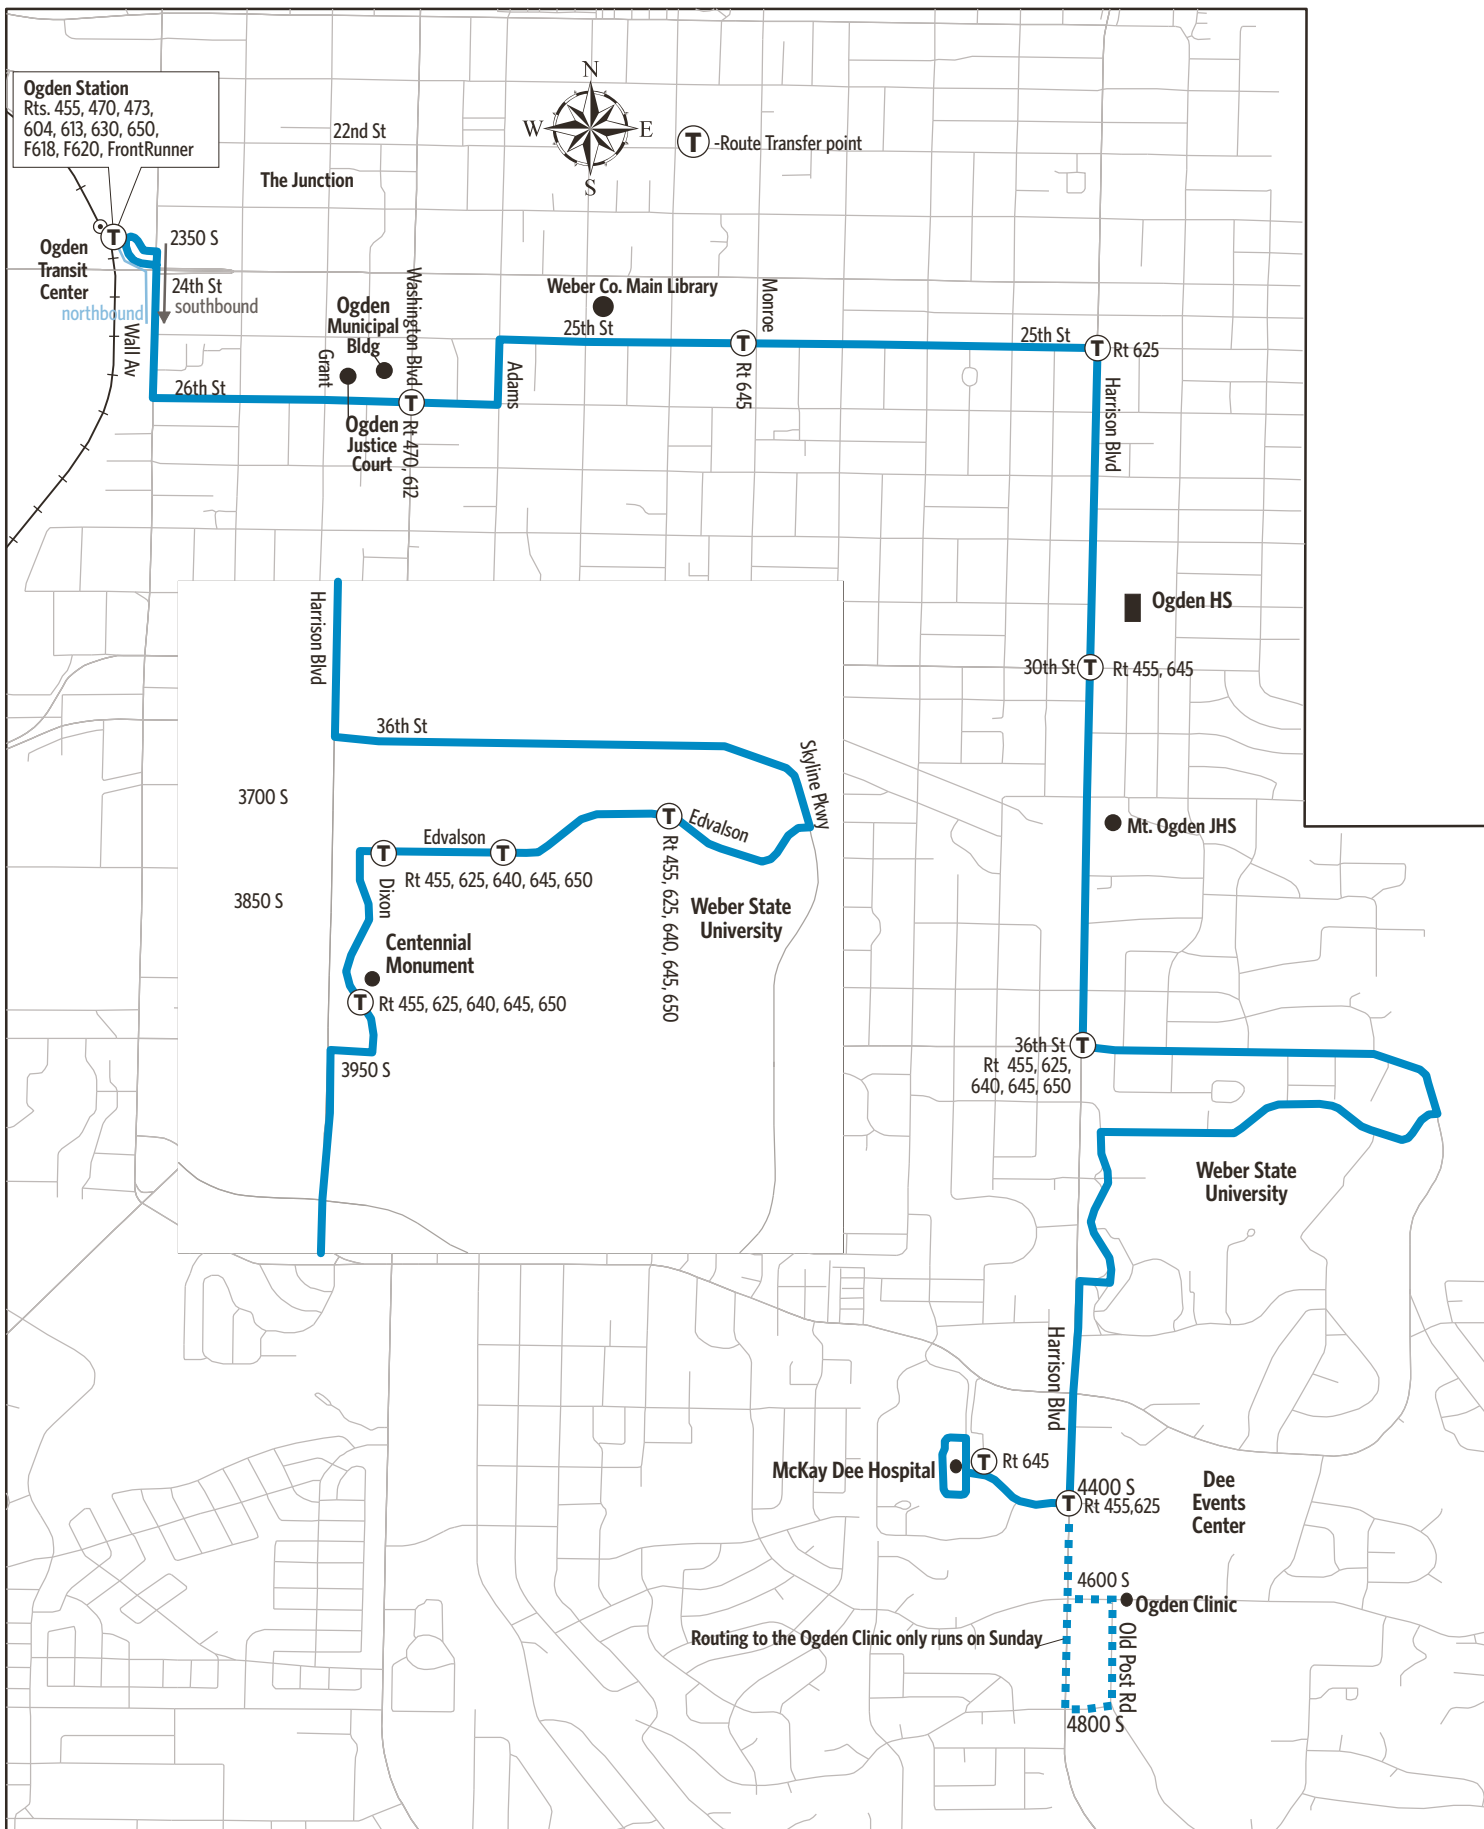

Route 603 - Weber State

For Information Call 801-RIDE-UTA (801-743-3882)
outside Salt Lake County 888-RIDE-UTA (888-743-3882)
www.rideuta.com

603

Weber State University

HOW TO USE THIS SCHEDULE

Determine your timepoint based on when you want to leave or when you want to arrive. Read across for your destination and down for your time and direction of travel. A route map is provided to help you relate to the timepoints shown. Weekday, Saturday & Sunday schedules differ from one another.

LOST AND FOUND

Weber/South Davis: 801-626-1207 option 3
Utah County: 801-227-8923
Salt Lake County: 801-287-4664
F-Route: 801-287-5355

FARES

Exact Fare is required. Fares are subject to change.

ACCESSIBLE SERVICE

Upon payment of a fare, a transfer is good for travel in any direction, including return trip, for two (2) hours until the time cut. The value of a transfer towards a fare on a more expensive service is the regular cash fare.

BIKES ON BUSES

The Bikes on Buses service is available on all buses, except Paratransit.

HOLIDAYS

Please check rideuta.com for holiday service information.

Ogden Station
Downtown Ogden
Weber County Main Library
Ogden High School
Weber State University
McKay Dee Hospital
Ogden Clinic (Sunday Only)