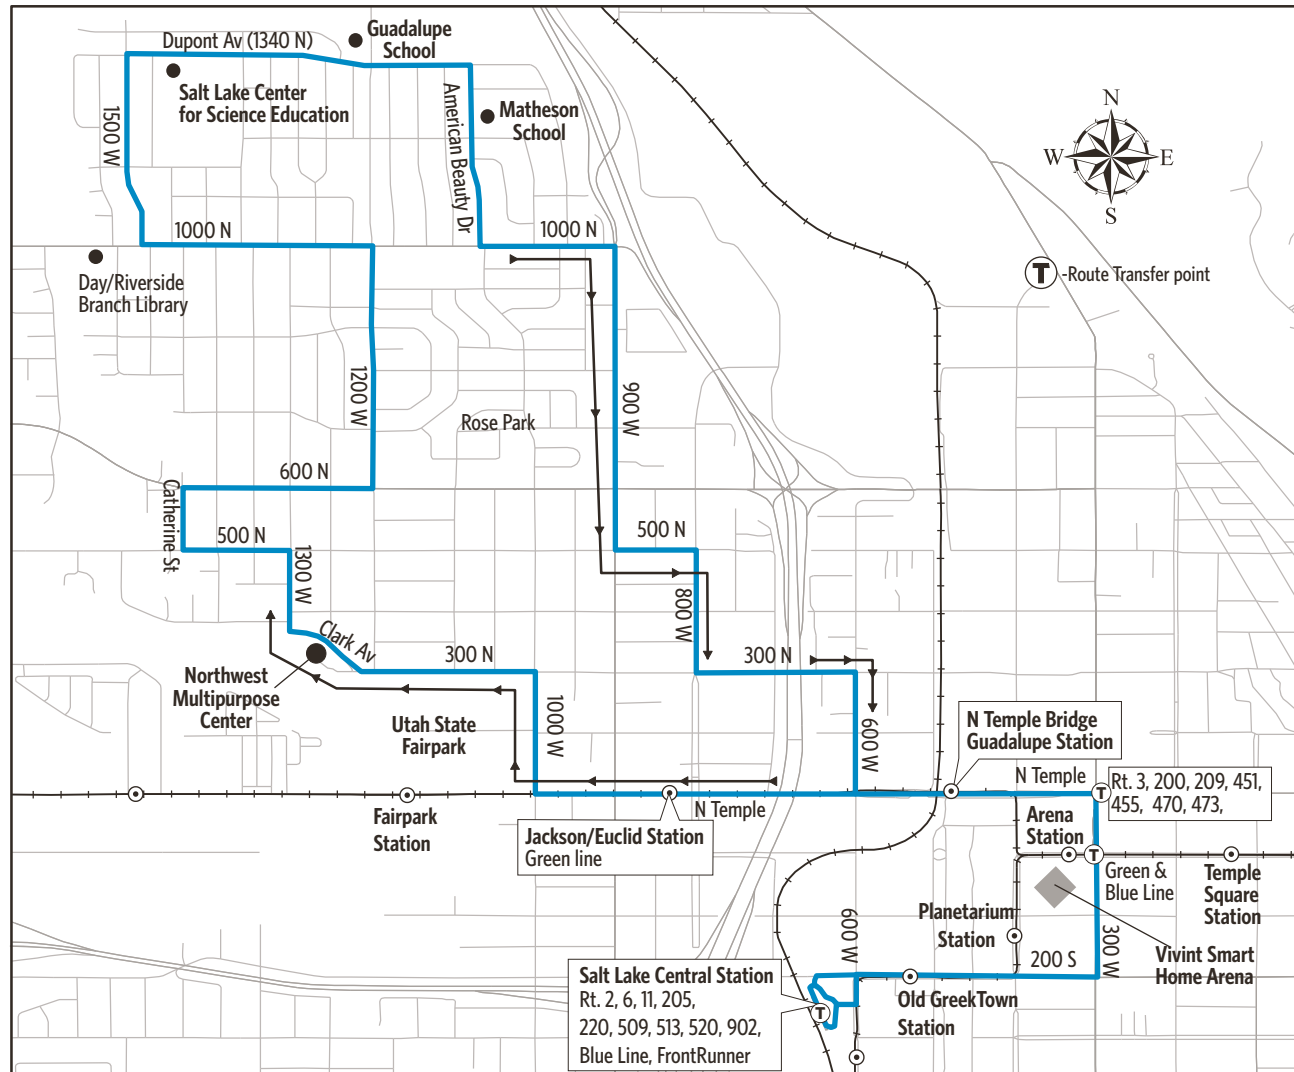

Route 519 - Fairpark

For Information Call 801-RIDE-UTA (801-743-3882)
outside Salt Lake County 888-RIDE-UTA (888-743-3882)
www.rideuta.com

519

HOW TO USE THIS SCHEDULE

Determine your timepoint based on when you want to leave or when you want to arrive. Read across for your destination and down for your time and direction of travel. A route map is provided to help you relate to the timepoints shown. Weekday, Saturday & Sunday schedules differ from one another.

SUNDAY

To Rose Park Clockwise

Salt Lake Central Station	Arena Station	North Temple & 1000 W	600 N & 1200 W	1000 N & 1440 W	Dupont Ave & American Beauty	600 N & 900 W	North Temple & 600 W	Arena Station	Salt Lake Central Station
609a	614a	619a	624a	627a	631a	636a	640a	644a	649a
709	714	719	724	727	731	736	740	744	749
809	814	819	824	827	831	836	840	844	849
908	913	918	924	927	932	937	940	944	949
1008	1013	1018	1024	1027	1032	1037	1040	1044	1049
1108	1113	1118	1124	1127	1132	1137	1140	1144	1149
1208p	1213p	1218p	1224p	1227p	1232p	1237p	1240p	1244p	1249p
113	118	123	128	131	135	140	144	147	152
213	218	223	228	231	235	240	244	247	252
313	318	323	328	331	335	340	344	347	352
413	418	423	428	431	435	440	444	447	452
513	518	523	528	531	535	540	544	547	552
613	618	623	628	631	635	640	643	646	651
713	718	723	728	731	735	740	743	746	751
813	818	823	828	831	835	840	843	846	851
913	918	923	928	931	935	940	943	946	951