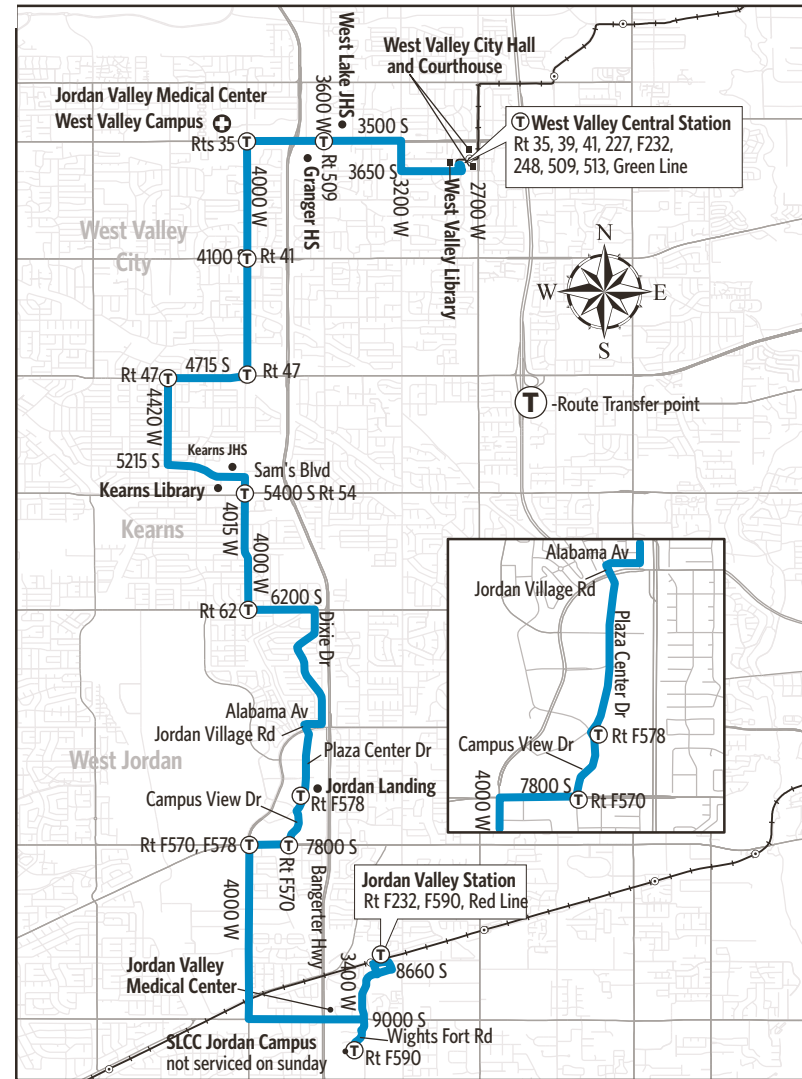

Route 240 - 4000 West / Dixie Valley

For Information Call 801-RIDE-UTA (801-743-3882)  
outside Salt Lake County 888-RIDE-UTA (888-743-3882)  
www.rideuta.com

**HOW TO USE THIS SCHEDULE**

Determine your timepoint based on when you want to leave or when you want to arrive. Read across for your destination and down for your time and direction of travel. A route map is provided to help you relate to the timepoints shown. Weekday, Saturday & Sunday schedules differ from one another.

Upon payment of a fare, a transfer is good for travel in any direction, including return trip, for two (2) hours until the time cut. The value of a transfer towards a fare on a more expensive service is the regular cash fare.