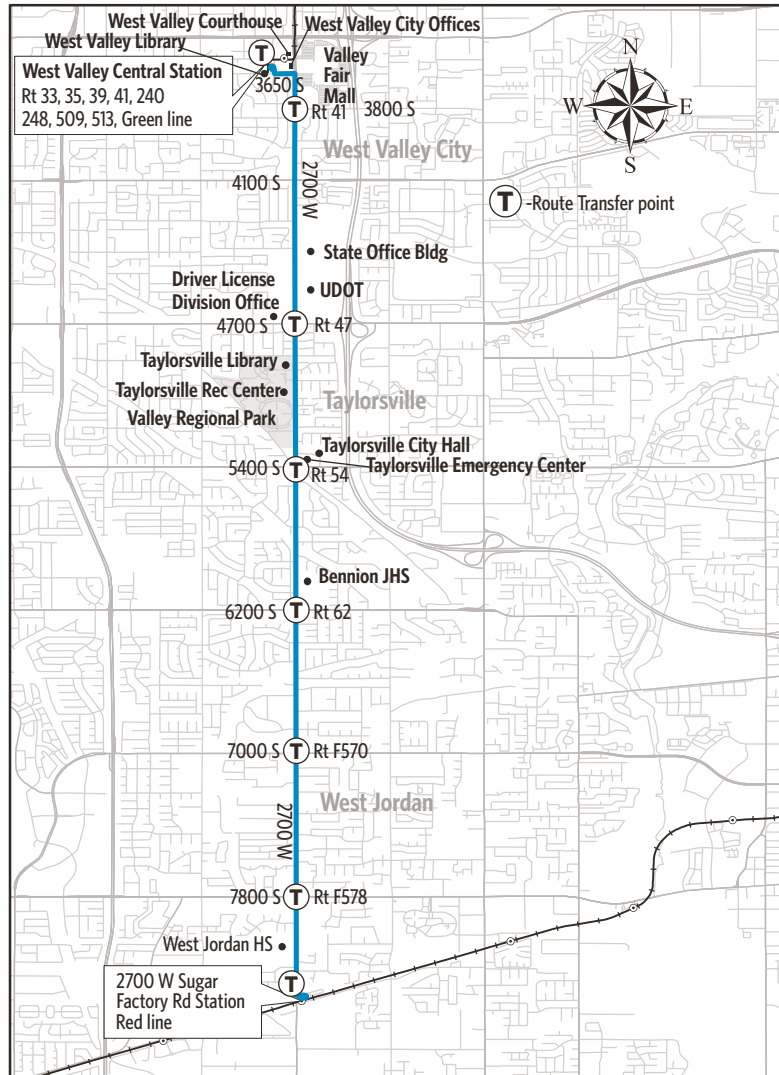

Route 227 - 2700 West

For Information Call 801-RIDE-UTA (801-743-3882)
outside Salt Lake County 888-RIDE-UTA (888-743-3882)
www.rideuta.com

227

HOW TO USE THIS SCHEDULE

Determine your timepoint based on when you want to leave or when you want to arrive. Read across for your destination and down for your time and direction of travel. A route map is provided to help you relate to the timepoints shown. Weekday, Saturday & Sunday schedules differ from one another.

TRANSFERS

Upon payment of a fare, a transfer is good for travel in any direction, including return trip, for two (2) hours until the time cut. The value of a transfer towards a fare on a more expensive service is the regular cash fare.

UTA  BUS

WK  Effective April 2022

WEEKDAYS

To 2700 W Sugar
Factory Rd Station

To West Valley
Central Station

West Valley Central Station	State Office Bldg (Taylorsville)	5400 S & 2700 W	7000 S & 2700 W	2700 W Sugar Factory Rd Station
620a	623a	627a	633a	639a
720	723	727	733	739
820	823	827	833	839
920	923	928	934	940
1020	1023	1028	1034	1040
1120	1123	1128	1134	1140
1220p	1223p	1228p	1234p	1240p
120	123	128	134	140
220	223	228	234	240
320	323	328	334	340
420	424	430	437	443
520	525	532	539	545
620	624	630	636	642

2700 W Sugar Factory Rd Station	7000 S & 2700 W	5400 S & 2700 W	State Office Bldg (Taylorsville)	West Valley Central Station
648a	654a	701a	705a	710a
748	754	801	805	810
849	855	901	905	910
949	955	1001	1005	1010
1049	1055	1101	1105	1110
1149	1155	1201p	1205p	1210p
1249p	1255p	101	105	110
148	154	200	205	210
248	254	300	305	310
348	354	400	405	410
448	454	500	505	510
550	556	601	605	610