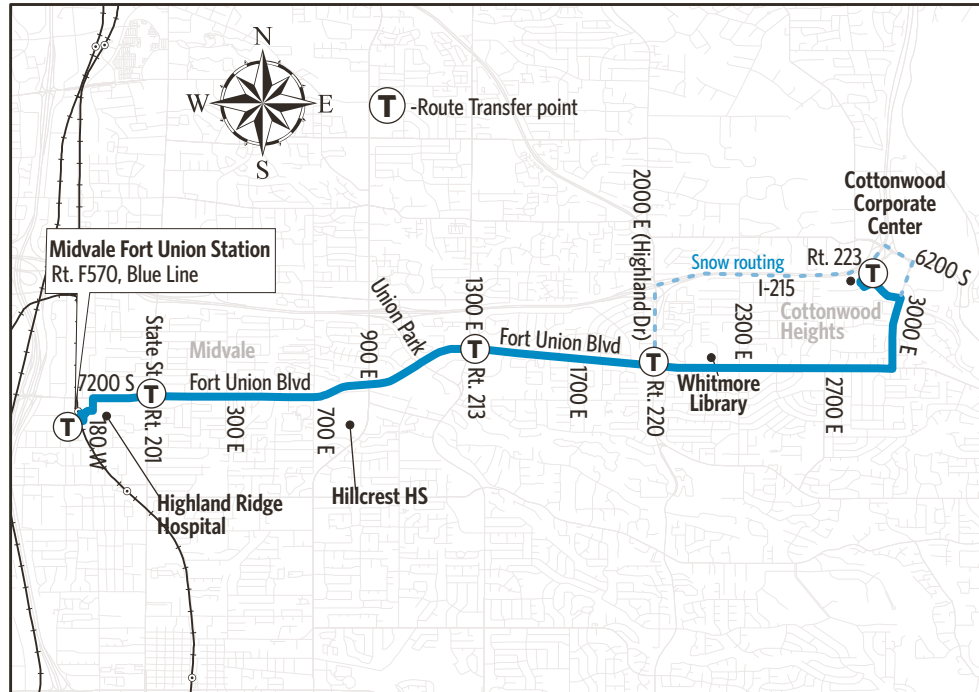

Route 72 - 7200 South

INTERPRETER

801-RIDE-UTA
call (801-743-3882)
Toll-Free (888-743-3882)

Intérprete 口譯 thông dịch viên
해석자 tumač переводчик
インタプリタ Dolmetscher ٤٣ ٤٤

SEE SOMETHING? SAY SOMETHING!

To contact UTA police:
Call: 801-287-EYES (801-287-3937)
Or Text UTATIP and your tip to 274637

For Information Call 801-RIDE-UTA (801-743-3882)
outside Salt Lake County 888-RIDE-UTA (888-743-3882)
www.rideuta.com

HOW TO USE THIS SCHEDULE

Determine your timepoint based on when you want to leave or when you want to arrive. Read across for your destination and down for your time and direction of travel. A route map is provided to help you relate to the timepoints shown. Weekday, Saturday & Sunday schedules differ from one another.

UTA  BUS

WK SA 

Effective
April 2022

WEEKDAYS

To Cottonwood Corporate Center

To Midvale Ft Union Station

Midvale Fort Union Station	7200 S & State St	Fort Union Blvd & 1300 E	Fort Union Blvd & Highland Dr	Fort Union Blvd & 2700 E	2900 E & 6580 S
553a	556a	604a	607a	609a	615a
623	626	634	637	639	645
653	656	704	707	709	715
723	726	734	737	739	745
753	756	804	807	809	815
823	826	834	837	839	845
853	856	904	907	909	915
923	926	934	937	939	945
953	956	1004	1007	1009	1015
1023	1026	1034	1037	1039	1045
1053	1056	1104	1107	1109	1115
1123	1126	1134	1137	1139	1145
1153	1156	1204p	1207p	1209p	1215p
1223p	1226p	1234	1237	1239	1245
1253	1256	104	107	109	115
123	126	134	137	139	145
153	156	204	207	209	215
223	226	234	237	239	245
253	256	304	307	309	315
323	326	334	337	339	345
353	356	404	407	409	415
423	427	435	439	441	447
453	457	505	509	511	517
523	527	535	539	541	547
553	557	605	609	611	617
623	627	635	639	641	647
653	657	705	709	711	717
723	727	735	739	741	747
753	757	805	809	811	817
823	827	835	839	841	847
853	857	905	909	911	917