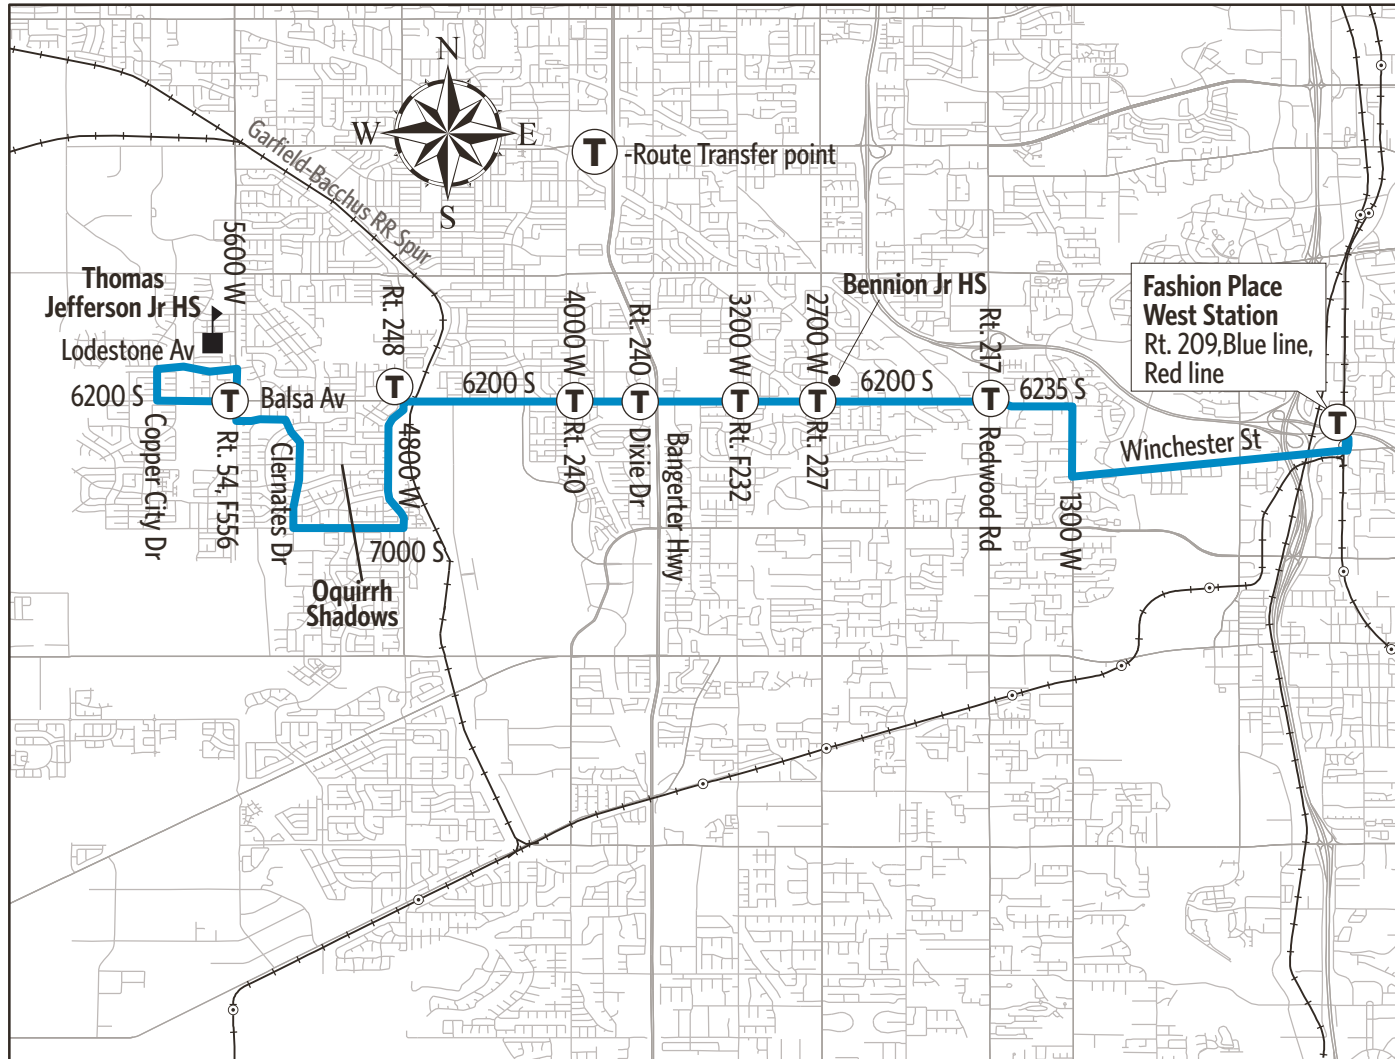

Upon payment of a fare, a transfer is good for travel in any direction, including return trip, for two (2) hours until the time cut. The value of a transfer towards a fare on a more expensive service is the regular cash fare.

Route 62 - 6200 South

WEEKDAYS

To Fashion Place West Station

6200 S & 5600 W (EB)	6200 S & Cougar Ln	6200 S & 3200 W	6200 S & Redwood Rd	Fashion Place West Station
501a	512a	521a	526a	535a
601	612	621	626	635
654	705	715	721	735
759	810	820	826	835
907	917	924	928	935
1007	1017	1024	1028	1035
1107	1117	1124	1128	1135
1207p	1217p	1224p	1228p	1235p
107	117	124	128	135
207	217	224	228	235
305	316	323	327	335
405	416	423	427	435
505	516	523	527	535
606	617	623	627	635

To Oquirrh Shadows (6200 S 5600 W)

Fashion Place West Station	6200 S & Redwood Rd	6200 S & 3200 W	6200 S & Cougar Ln	6200 S & 5600 W (EB)
550a	558a	603a	609a	626a
650	658	703	709	726
750	758	803	809	826
850	858	903	909	926
950	958	1003	1009	1026
1050	1058	1103	1109	1126
1150	1158	1203p	1209p	1226p
1250p	1258p	102	108	125
150	158	202	208	225
250	258	302	308	325
350	358	404	412	430
450	458	504	512	530
550	558	604	612	630

Timepoints are approximate and may vary due to road and traffic conditions