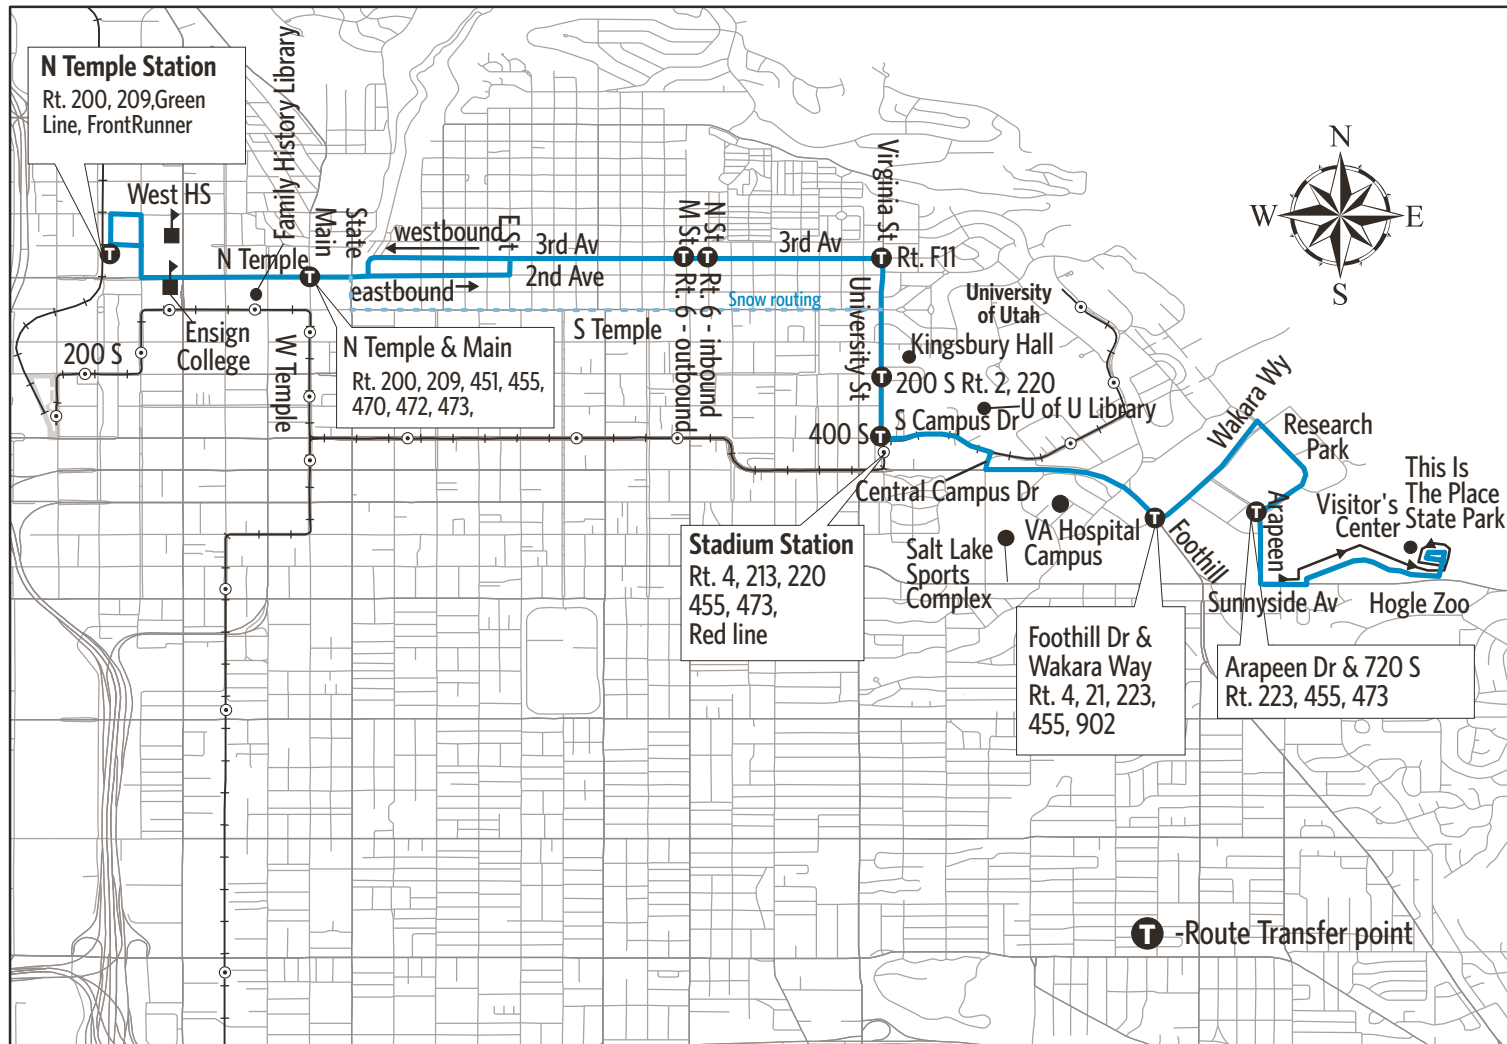

Route 3 - 3rd Avenue

For Information Call 801-RIDE-UTA (801-743-3882)
outside Salt Lake County 888-RIDE-UTA (888-743-3882)
www.rideuta.com

3

HOW TO USE THIS SCHEDULE

Determine your timepoint based on when you want to leave or when you want to arrive. Read across for your destination and down for your time and direction of travel. A route map is provided to help you relate to the timepoints shown. Weekday, Saturday & Sunday schedules differ from one another.

UTA SERVICE DIRECTORY

- 📞 General Information, Schedules, Trip Planning and Customer Feedback: 801-RIDE-UTA (801-743-3882)
- 📞 Outside Salt Lake County call 888-RIDE-UTA (888-743-3882)
- 📞 For 24 hour automated service for next bus available use option 1. Have stop number and 3 digit route number (use 0 or 00 if number is not 3 digits).
- 📞 Pass By Mail Information 801-287-2204
- 📞 For Employment information please visit <http://www.rideuta.com/careers/>
- 📞 Travel Training 801-287-2275

LOST AND FOUND

Weber/South Davis: 801-626-1207 option 3
Utah County: 801-227-8923
Salt Lake County: 801-287-4664

FARES

Exact Fare is required. Fares are subject to change.

ACCESSIBLE SERVICE

Wheelchair accessible buses are available on all routes. Alternate format schedules are available upon request. Telephone communication for deaf/hearing impaired persons is available by dialing 711.

TRANSFERS

Upon payment of a fare, a transfer is good for travel in any direction, including return trip, for two (2) hours until the time cut. The value of a transfer towards a fare on a more expensive service is the regular cash fare.

BIKES ON BUSES

The Bikes on Buses service is available on all buses, except Paratransit.

HOLIDAYS

Please check rideuta.com for holiday service information.