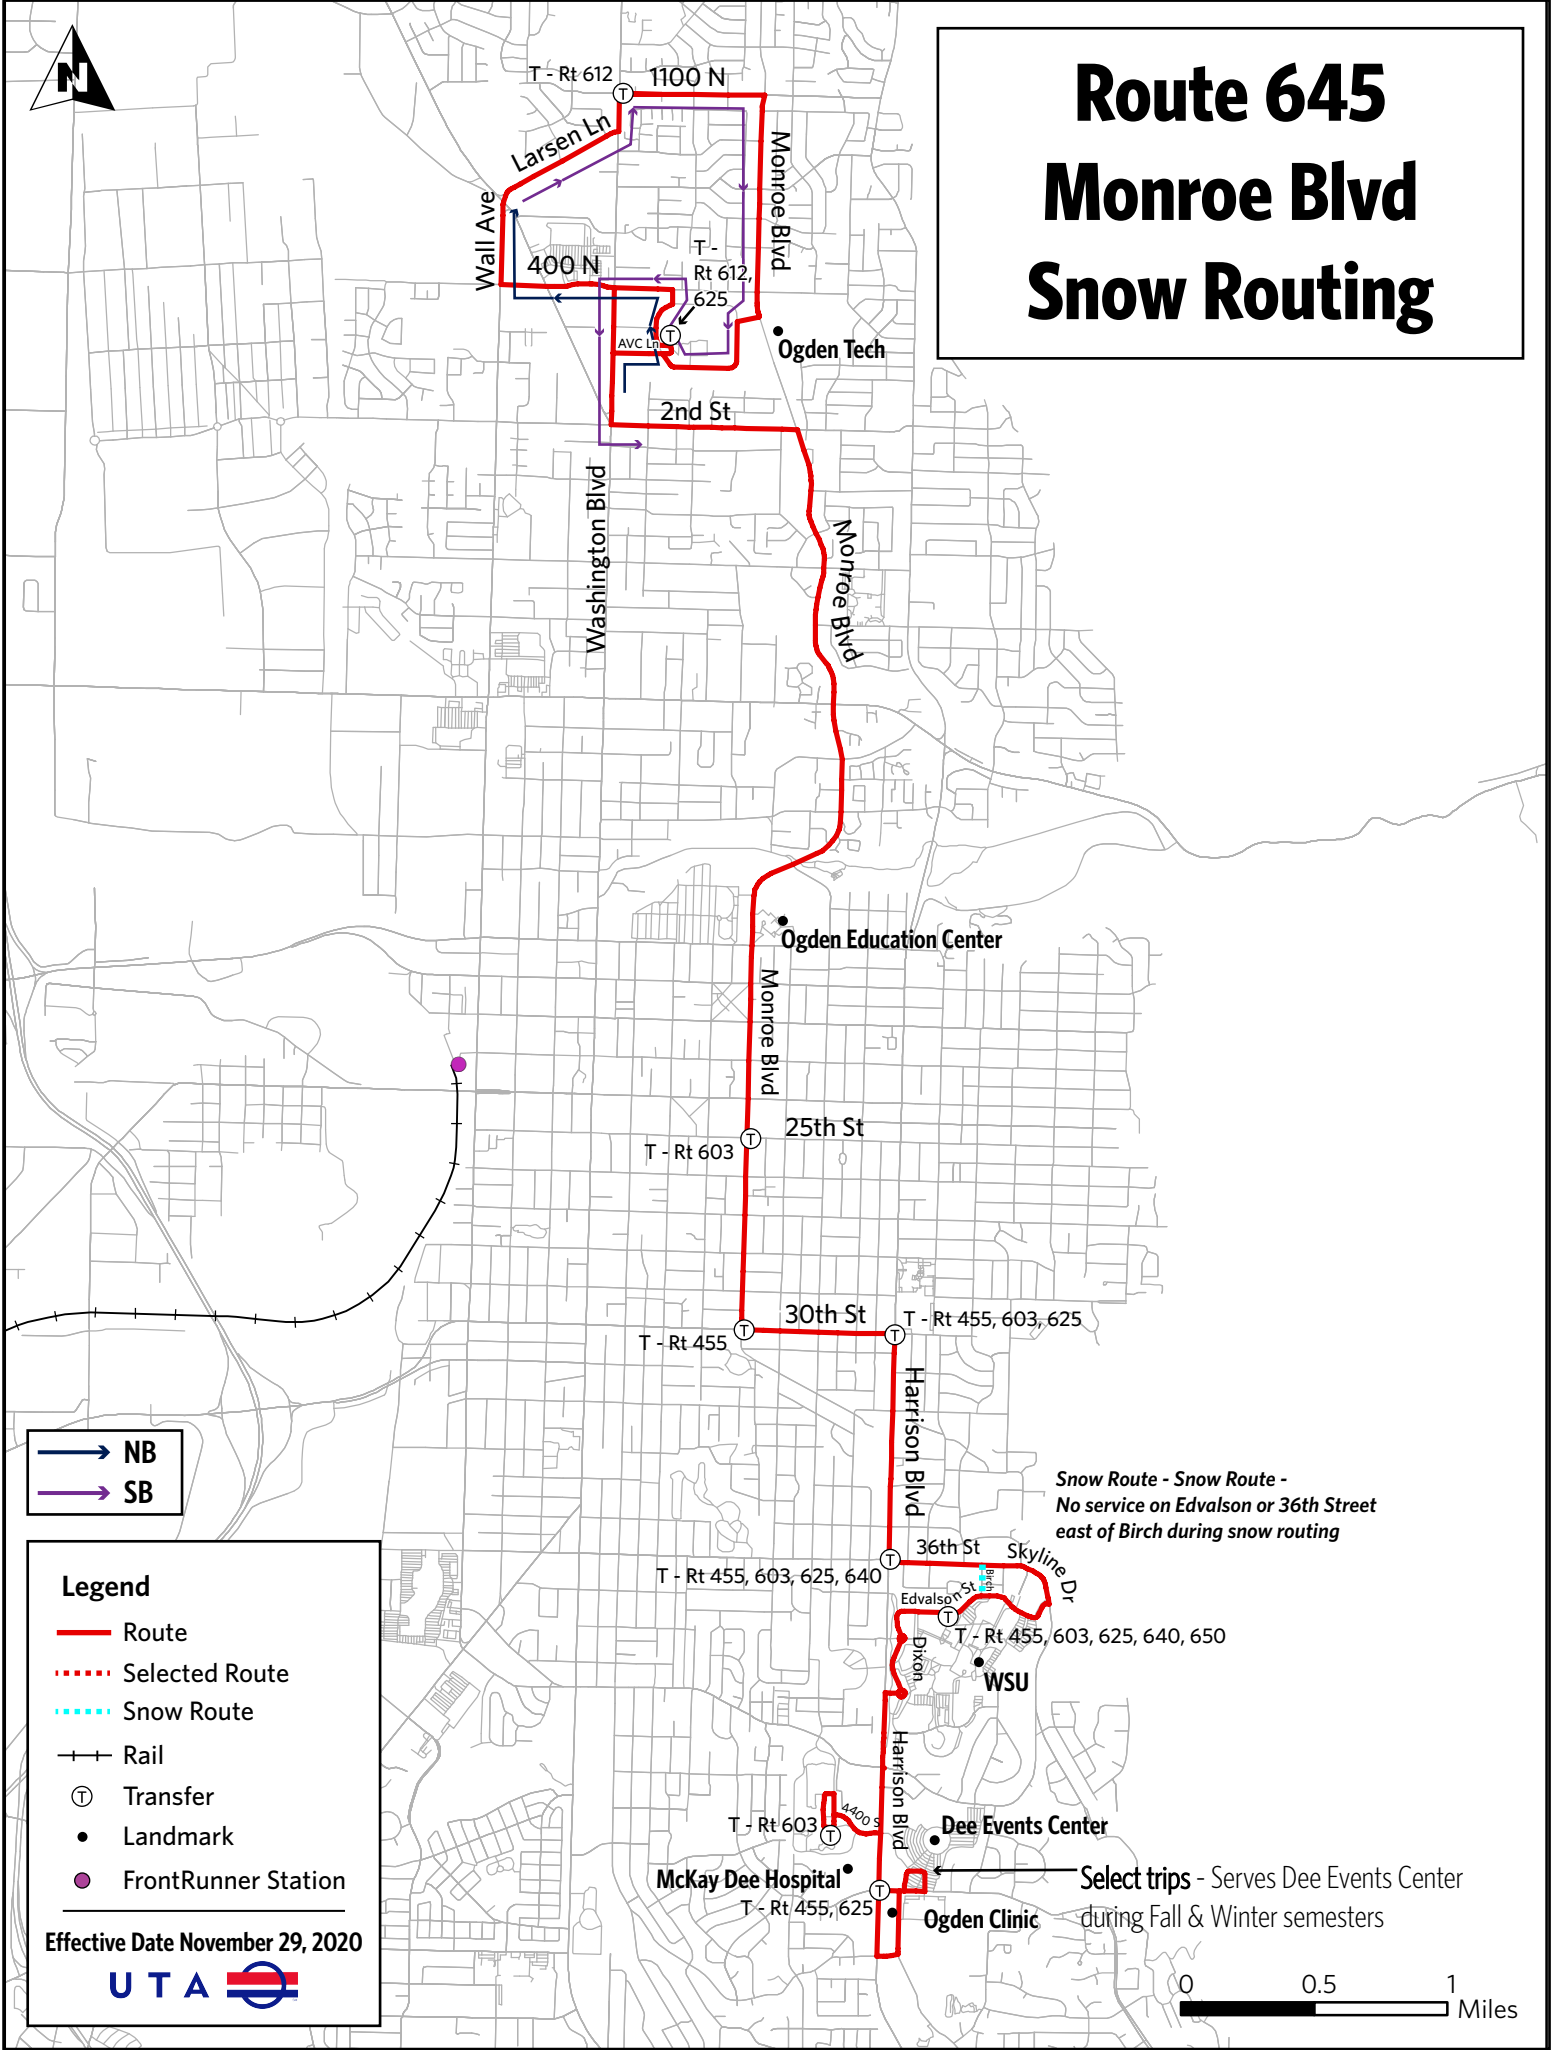

# Route 645 Monroe Blvd Snow Routing

**Legend**

- Route
- - - Selected Route
- - - Snow Route
- Rail
- Transfer
- Landmark
- FrontRunner Station

Effective Date November 29, 2020

*Snow Route - Snow Route -  
No service on Edvalson or 36th Street  
east of Birch during snow routing*

*Select trips - Serves Dee Events Center  
during Fall & Winter semesters*