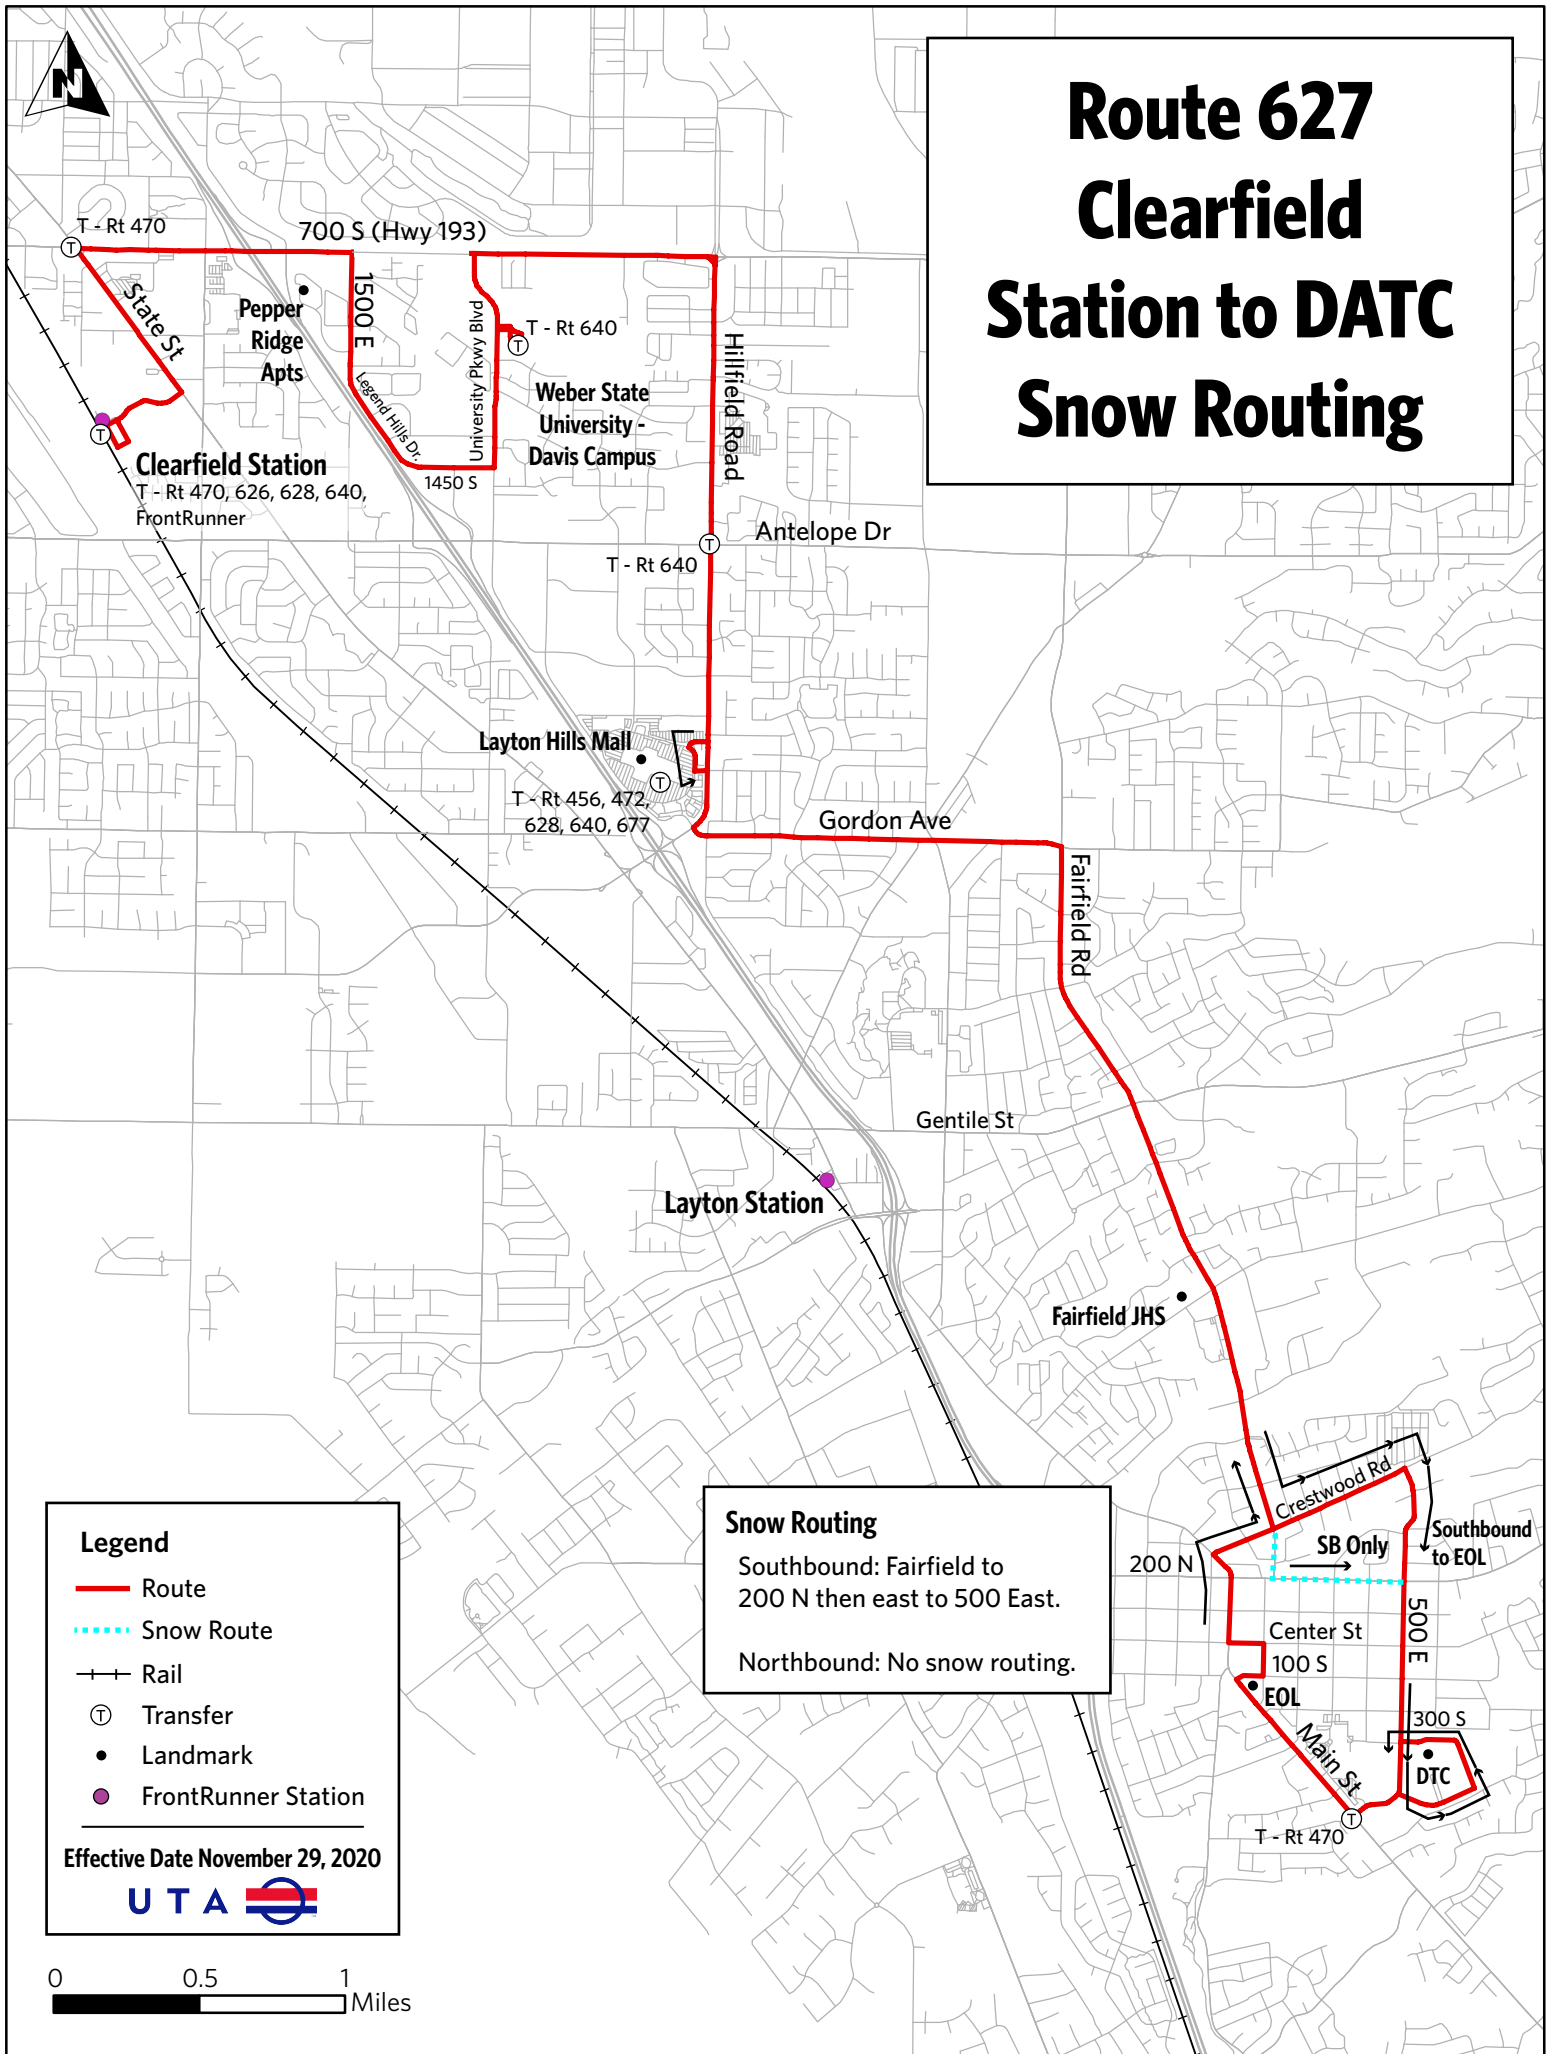

Route 627 Clearfield Station to DATC Snow Routing

Legend

- Route
- - - Snow Route
- Rail
- T Transfer
- Landmark
- FrontRunner Station

Effective Date November 29, 2020

Snow Routing
 Southbound: Fairfield to 200 N then east to 500 East.
 Northbound: No snow routing.