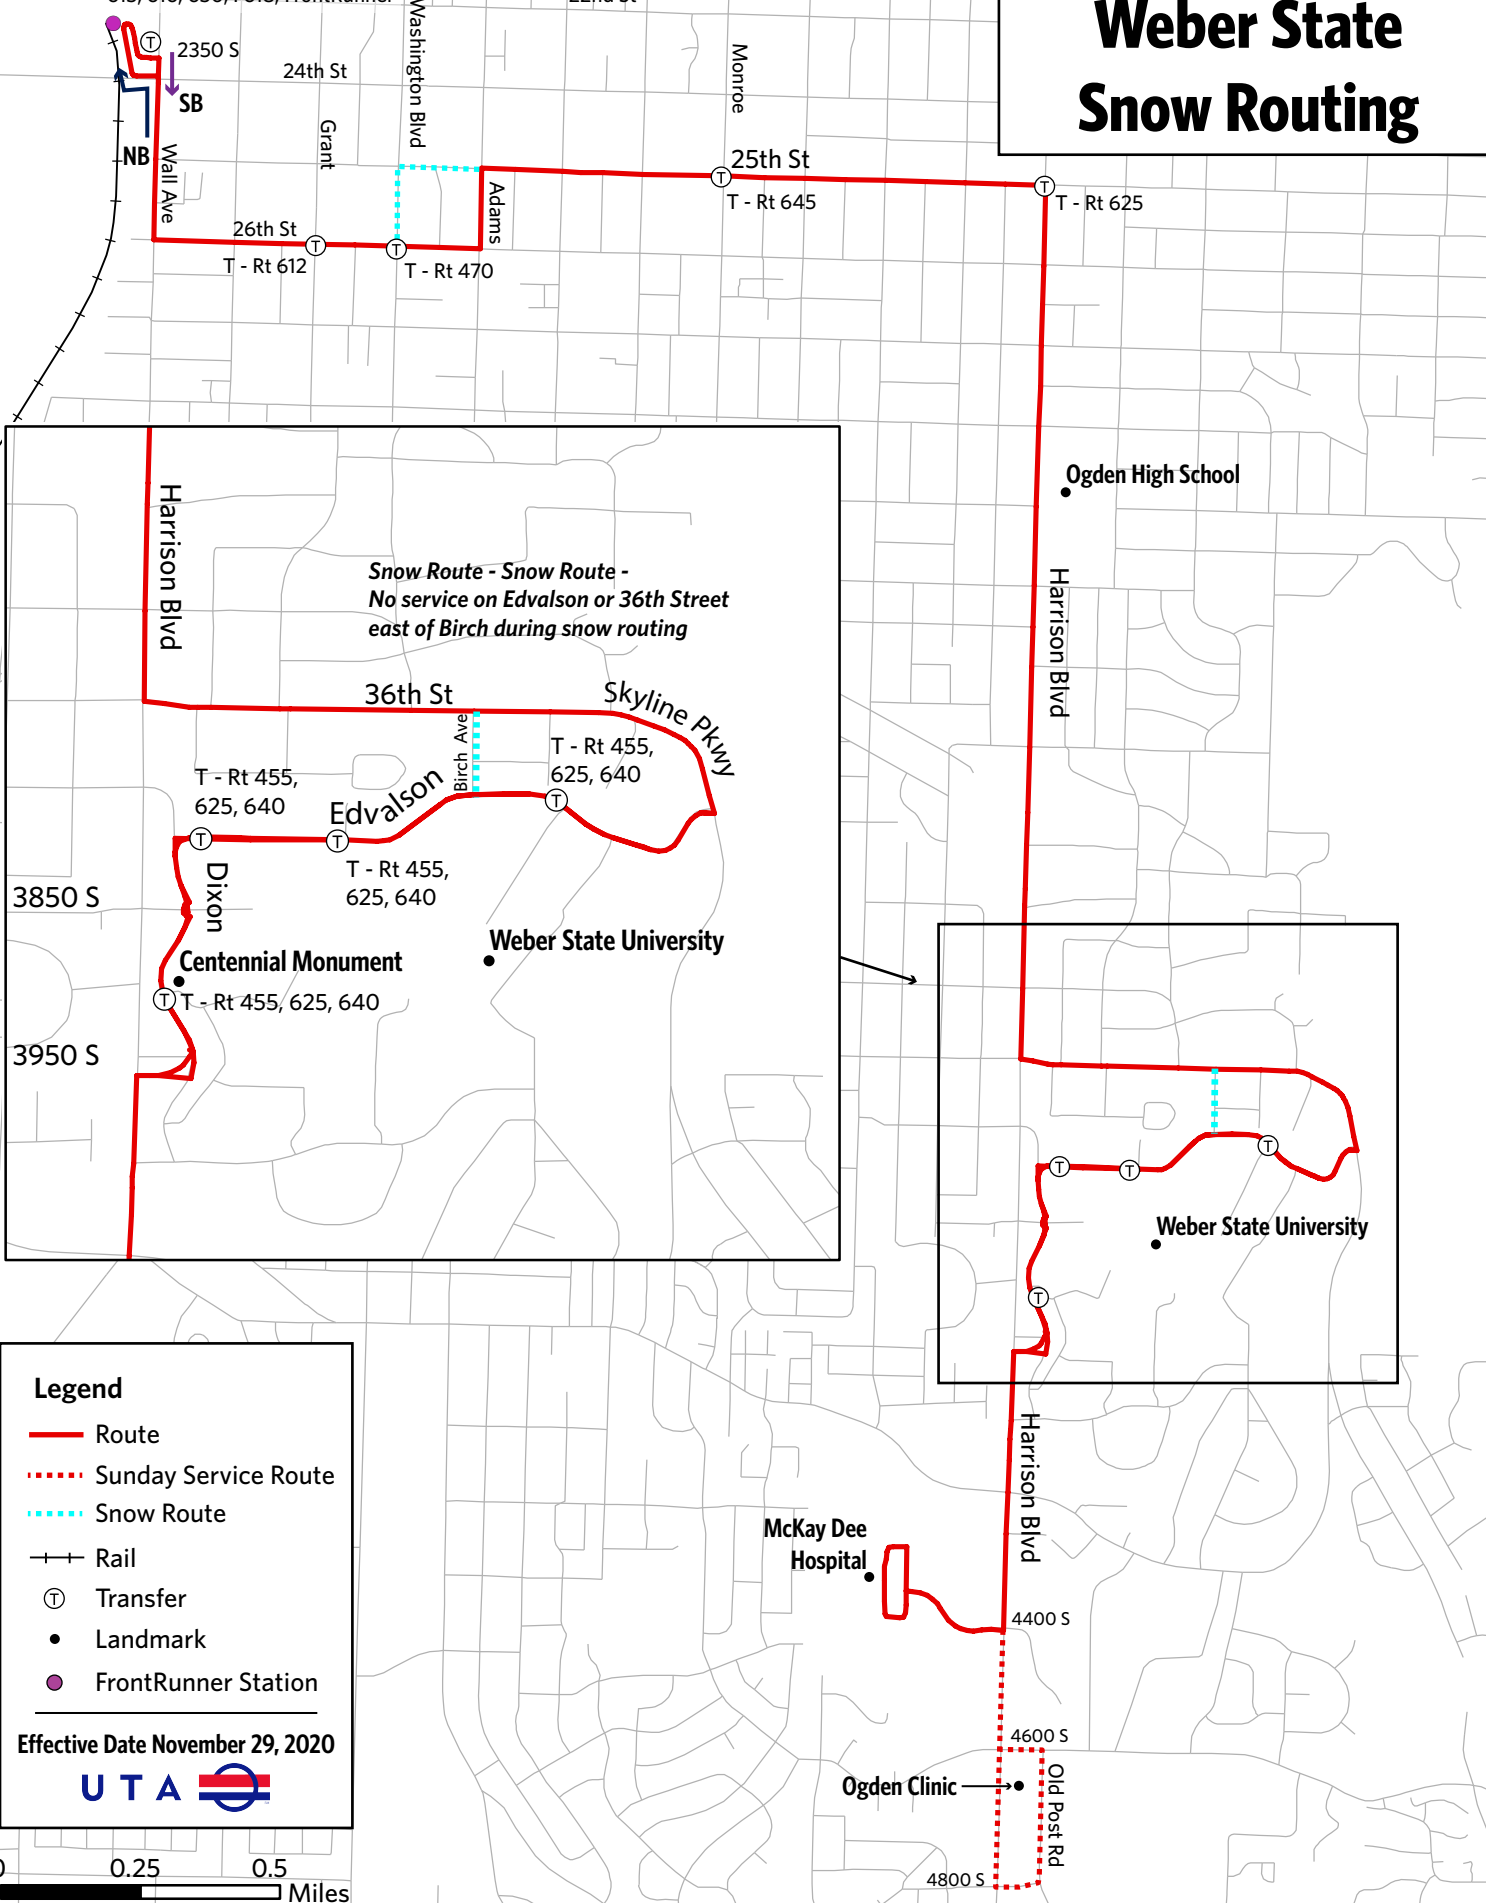

Ogden Station

T - Rt 455, 456, 470, 473, 604, 613, 616, 630, F618, FrontRunner

Route 603 Weber State Snow Routing

*Snow Route - Snow Route -
No service on Edvalson or 36th Street
east of Birch during snow routing*

Legend

- Route
- - - Sunday Service Route
- - - Snow Route
- Rail
- Transfer
- Landmark
- FrontRunner Station

Effective Date November 29, 2020