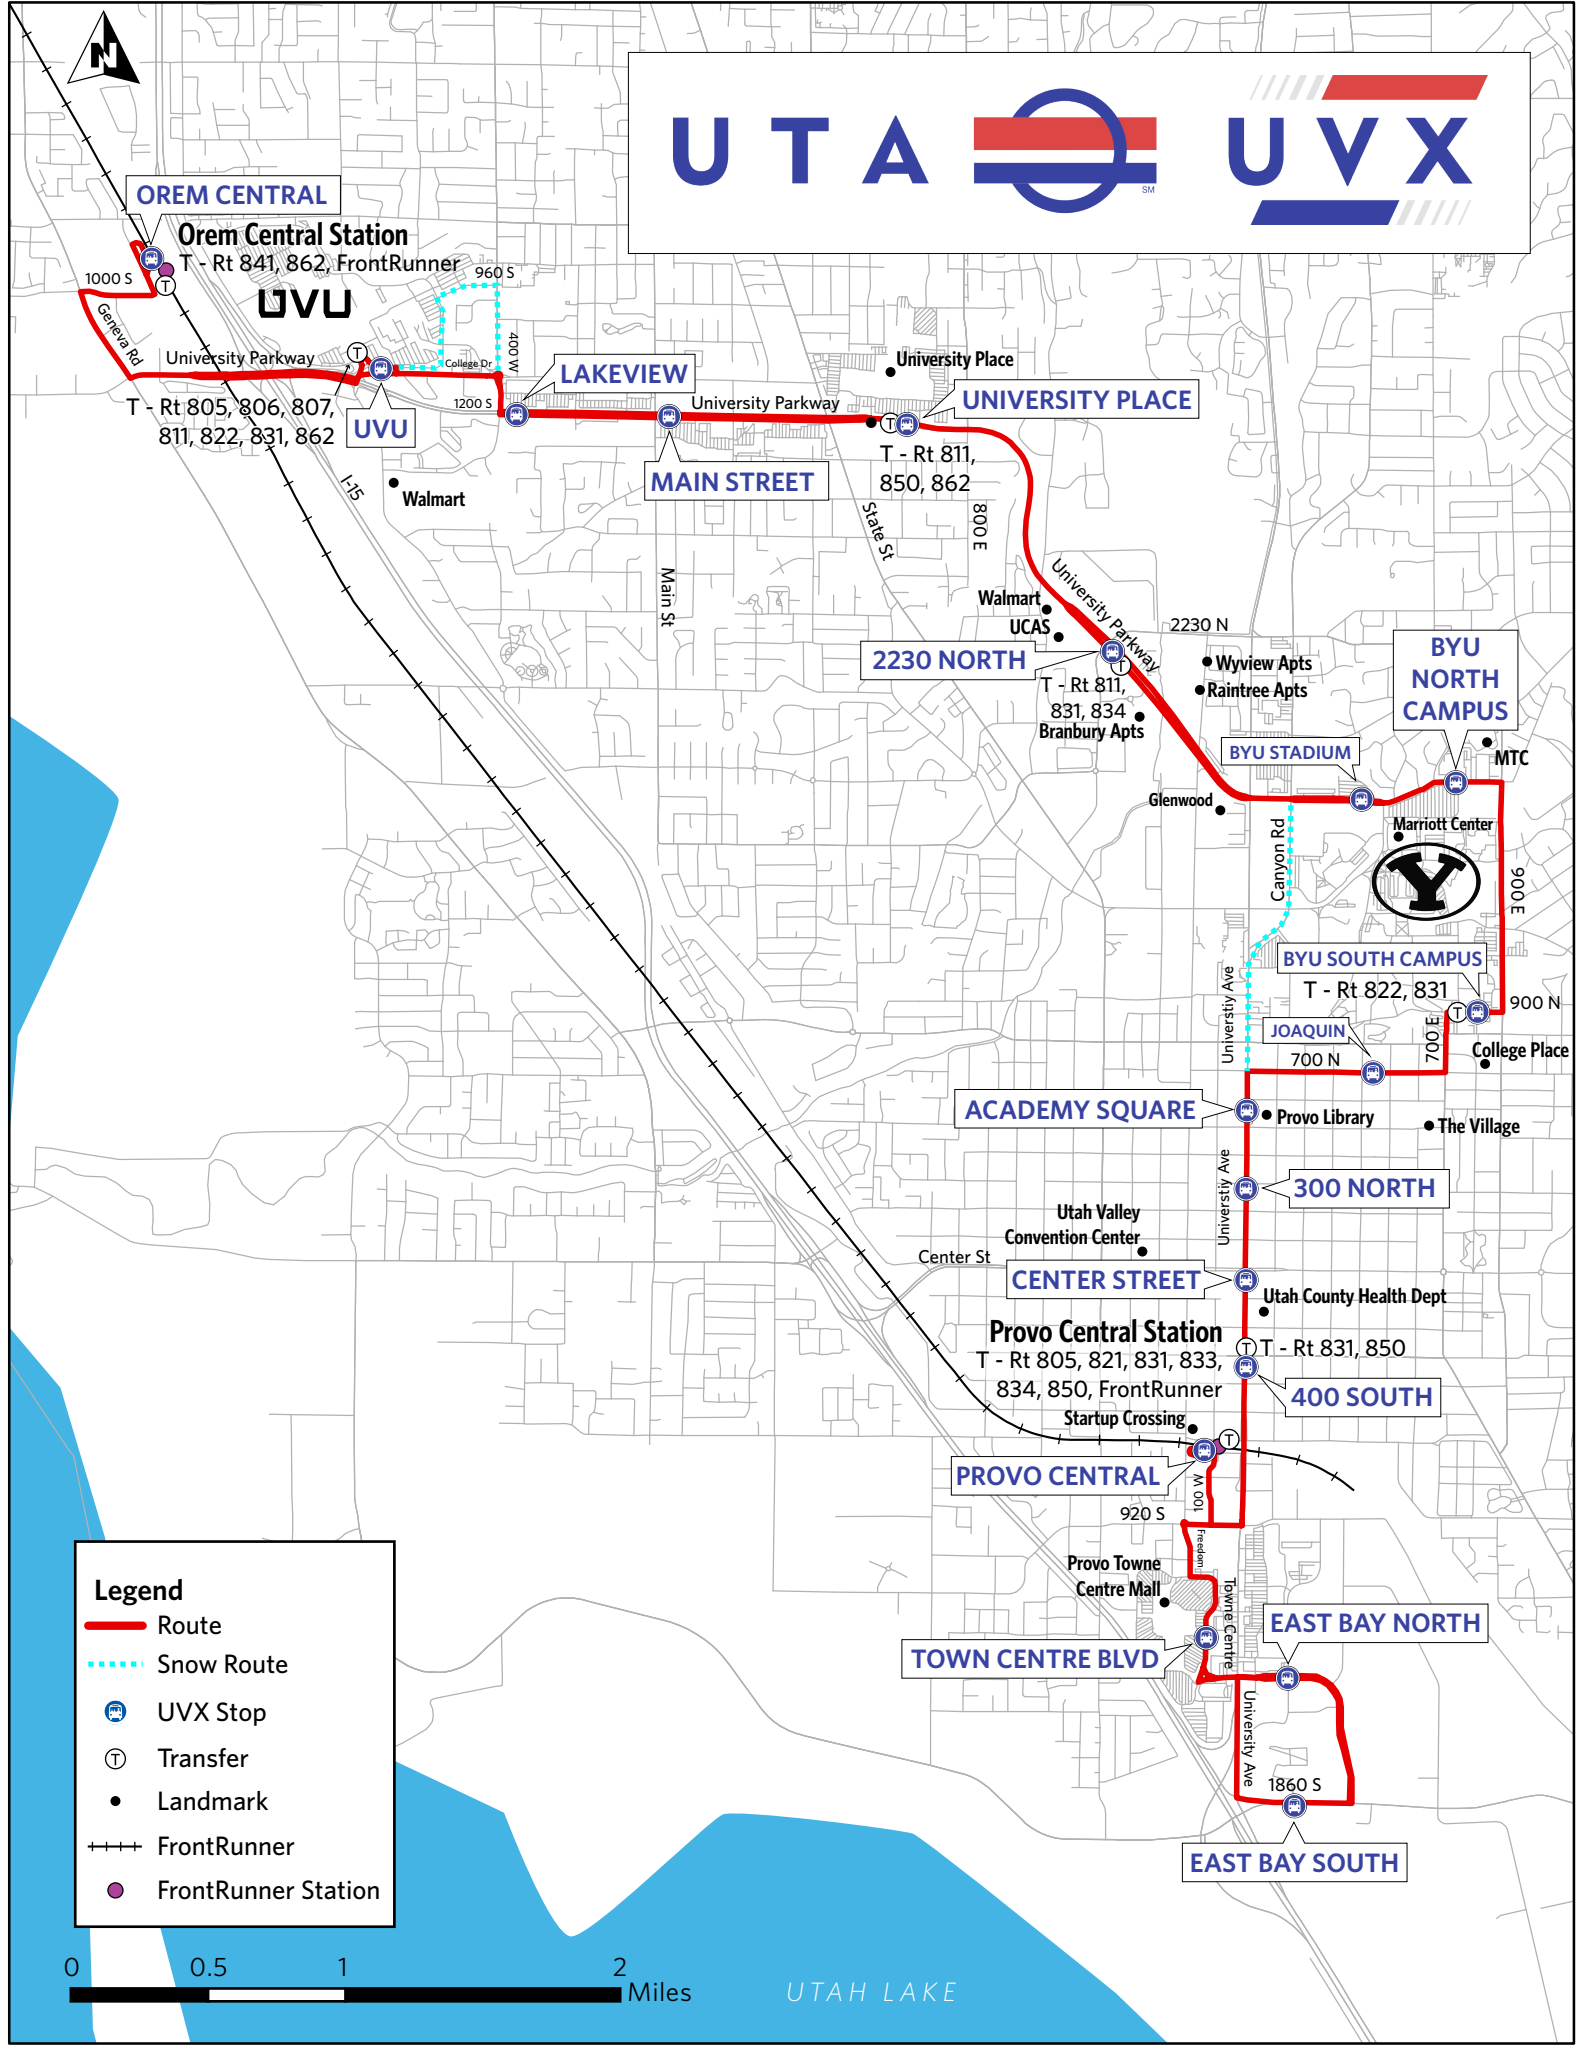

UTA UTVX

Legend

- Route
- - - Snow Route
- UTVX Stop
- Transfer
- Landmark
- FrontRunner
- FrontRunner Station

UTAH LAKE