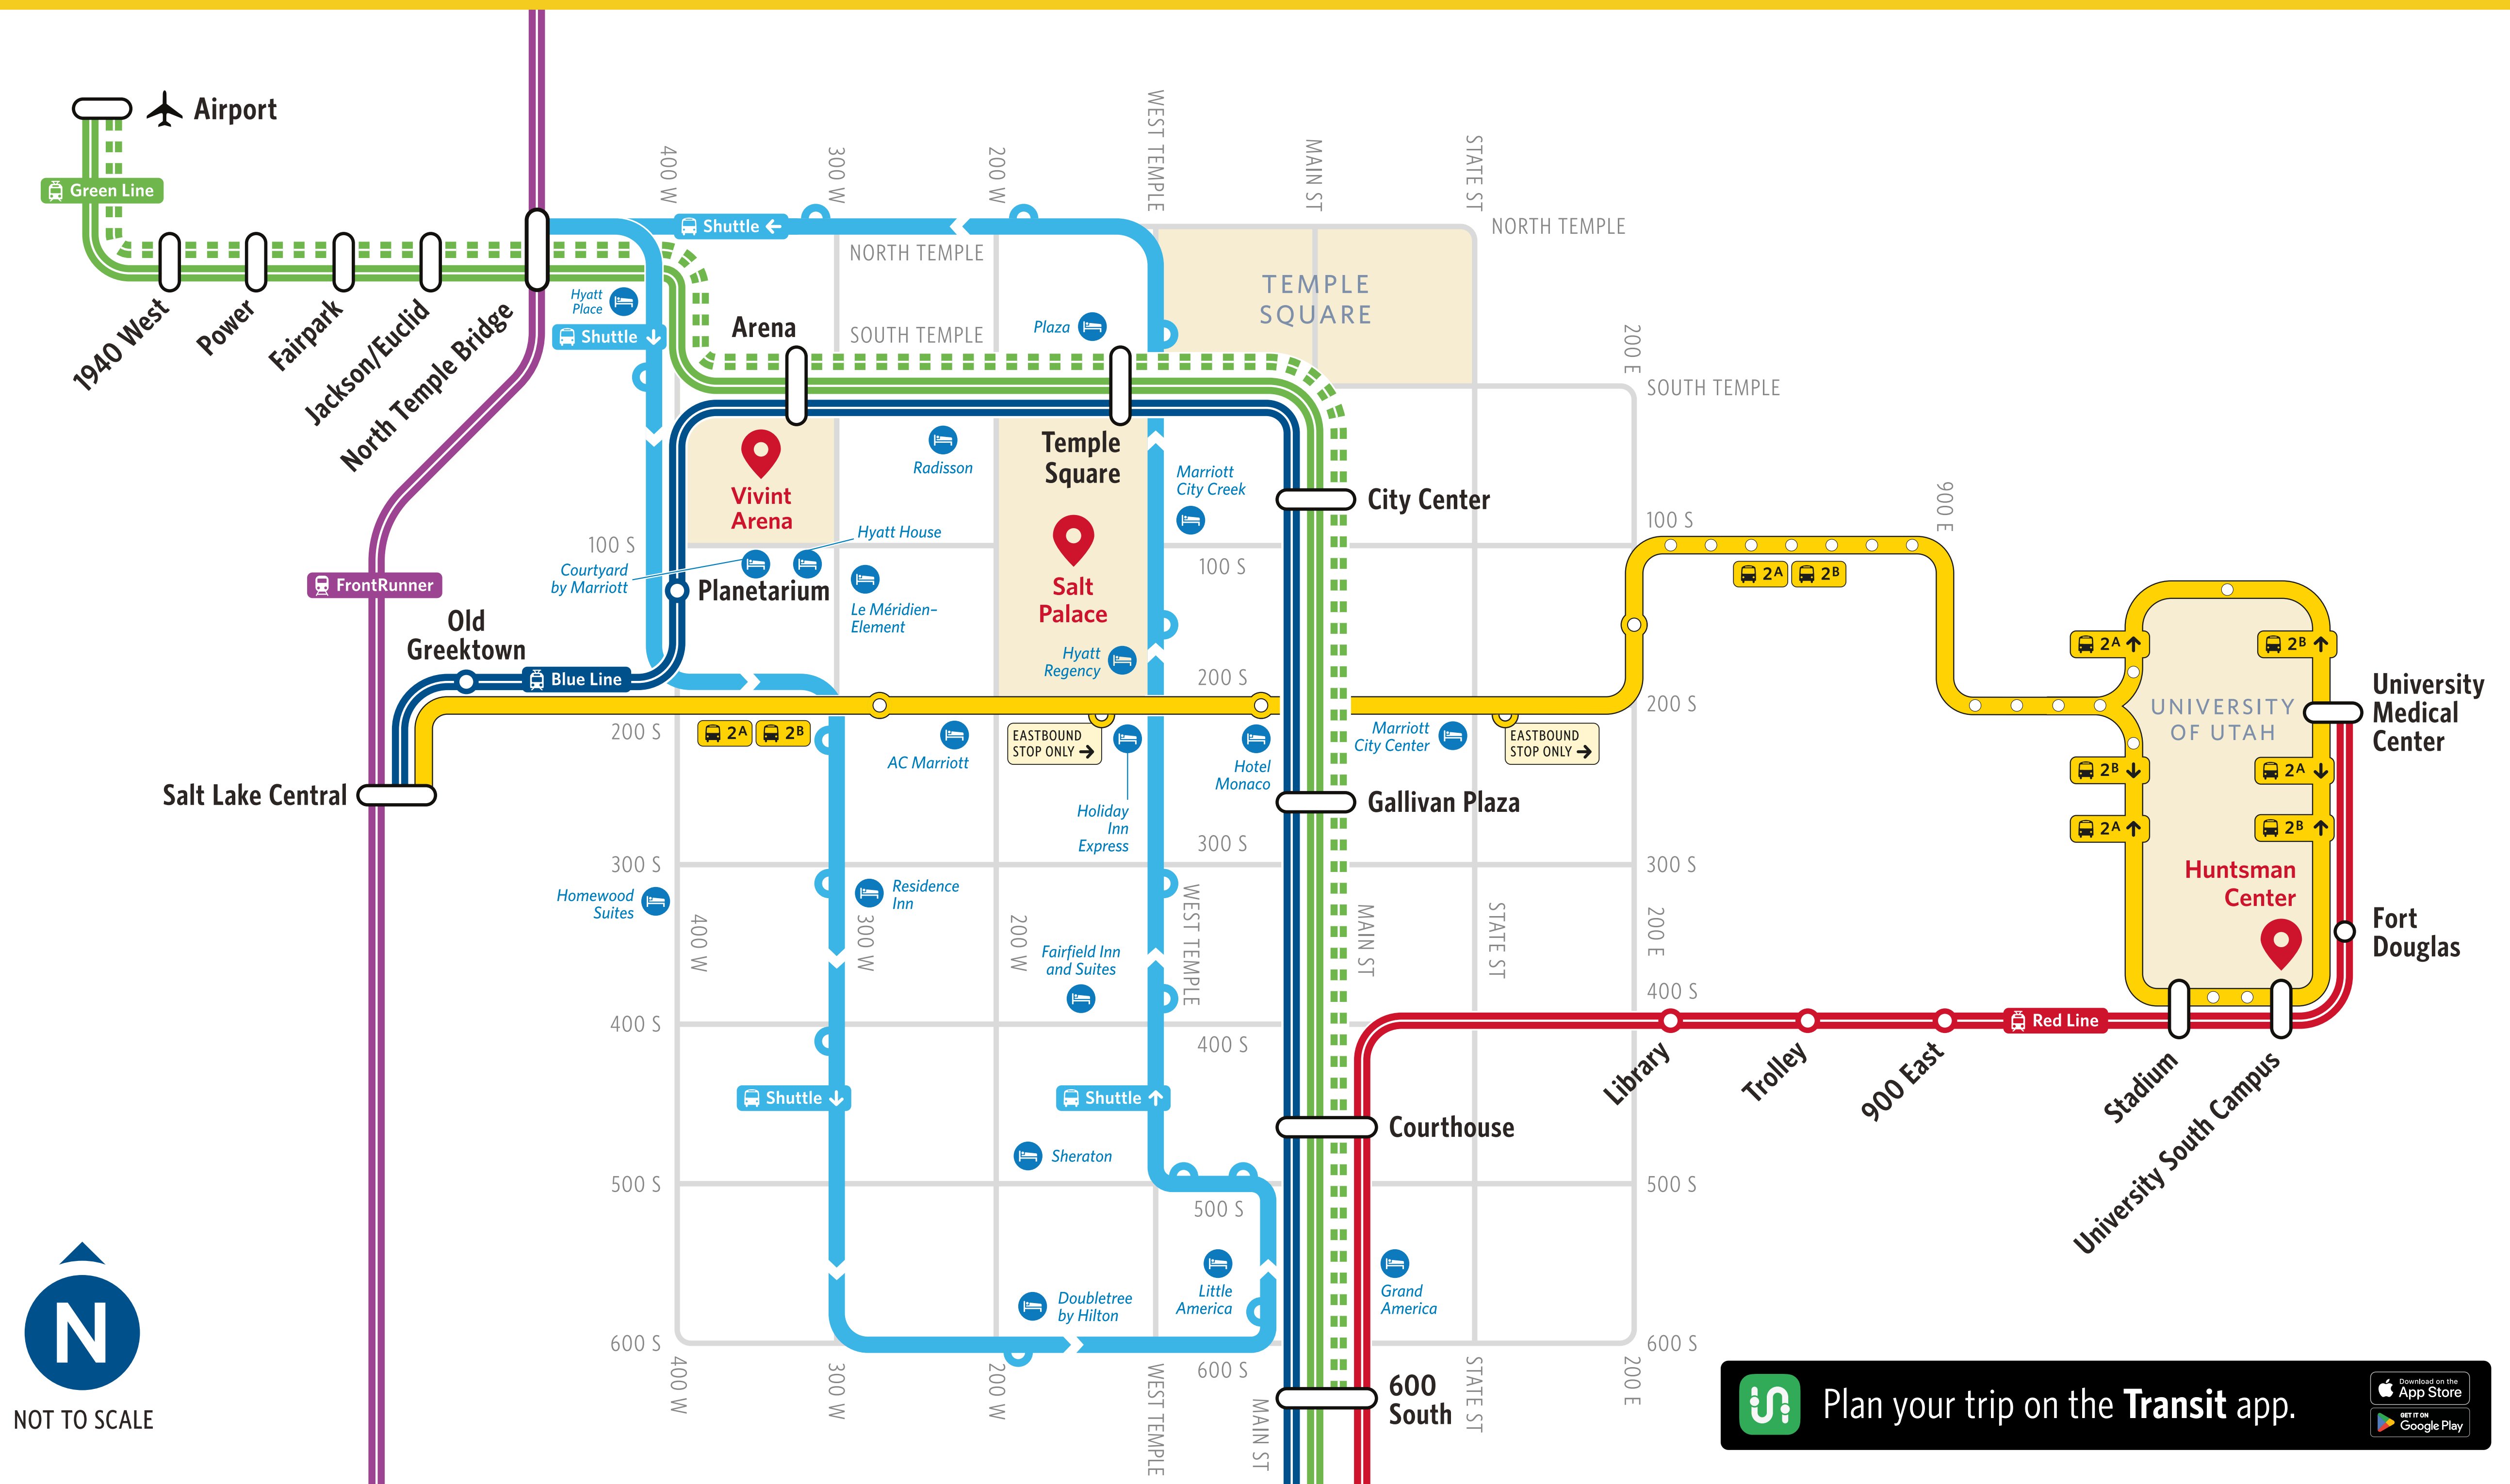

2023 All-Star Weekend EVENT SERVICE

Service schedule for February 14-21

rideuta.com/nba | @RideUTA | 801-RIDE-UTA (743-3882)

TRAX Green Line Airport - West Valley Central

February 14-16 Every 15 minutes until approximately 11 pm
February 17-19 Every 15-30 minutes until approximately 2 am
February 20 and 21 Every 15 minutes until approximately 11 pm

TRAX Green Line overnight Airport - 600 South

February 14-21 Every 30 minutes until approximately 5-6 am

Shuttle North Temple Bridge - Hotels and venues

February 14-16 Every 15 minutes until approximately midnight
February 17-19 Every 15 minutes until approximately 2:30 am
February 20 and 21 Every 15 minutes until approximately midnight

FrontRunner Ogden - Provo Central

February 14-16 Every 30-60 minutes until approximately 11 pm
February 17 Every 30-60 minutes until approximately 2:30 am
February 18 and 19 Every 60 minutes until approximately 2:30 am
February 20 and 21 Every 30-60 minutes until approximately 11 pm

Routes 2A and 2B Salt Lake Central - University of Utah

February 14-16 Every 6-9 minutes until approximately midnight
February 17-19 Every 6-9 minutes until approximately 2 am
February 20 and 21 Every 6-9 minutes until approximately midnight

TRAX Blue Line Salt Lake Central - Draper Town Center

February 14-16, 21 Every 15 minutes until approximately 11 pm
February 17-19 Every 15-30 minutes until approximately 2 am
February 20 Every 30 minutes until approximately 11 pm

TRAX Red Line U. Medical Center - Daybreak Parkway