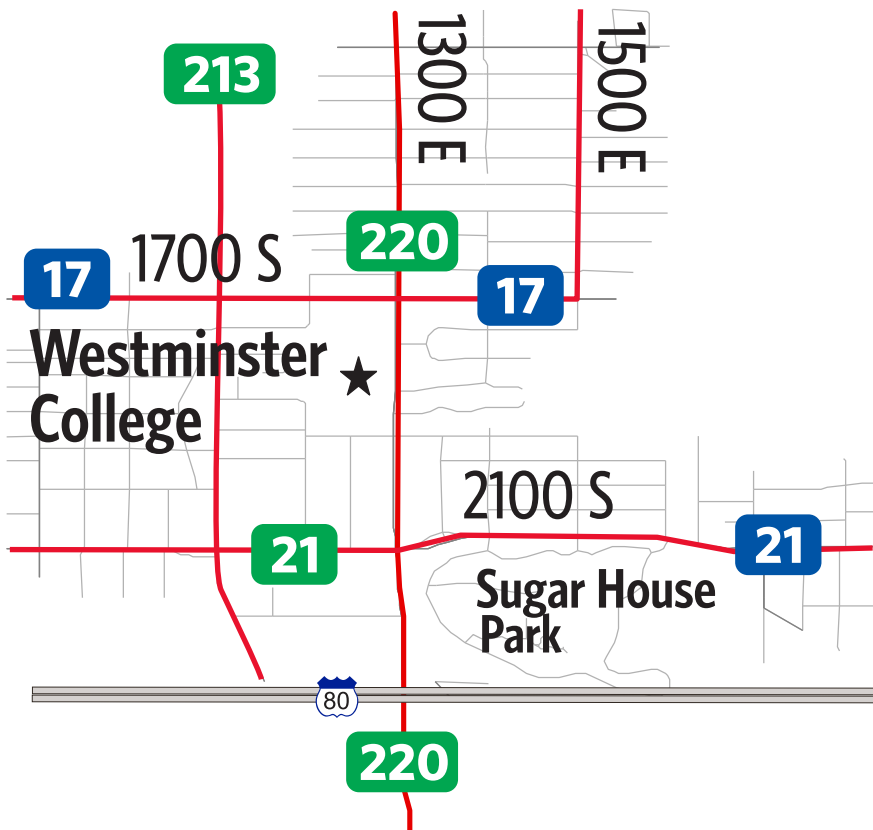

# Westminster College Transit Access Map

UTA Premium Transit Passes are available for FREE to all current Westminster College students, faculty, and staff.

Simply tap your Westminster ID on the electronic card reader located on or near the bus, TRAX, or train as you get on and again AS YOU EXIT.

TRIP  
PLANNER

## Plan Your Trip

BUS & RAIL  
SCHEDULES

VEHICLE  
LOCATOR

[www.rideuta.com](http://www.rideuta.com)

RideUTA

@rideuta