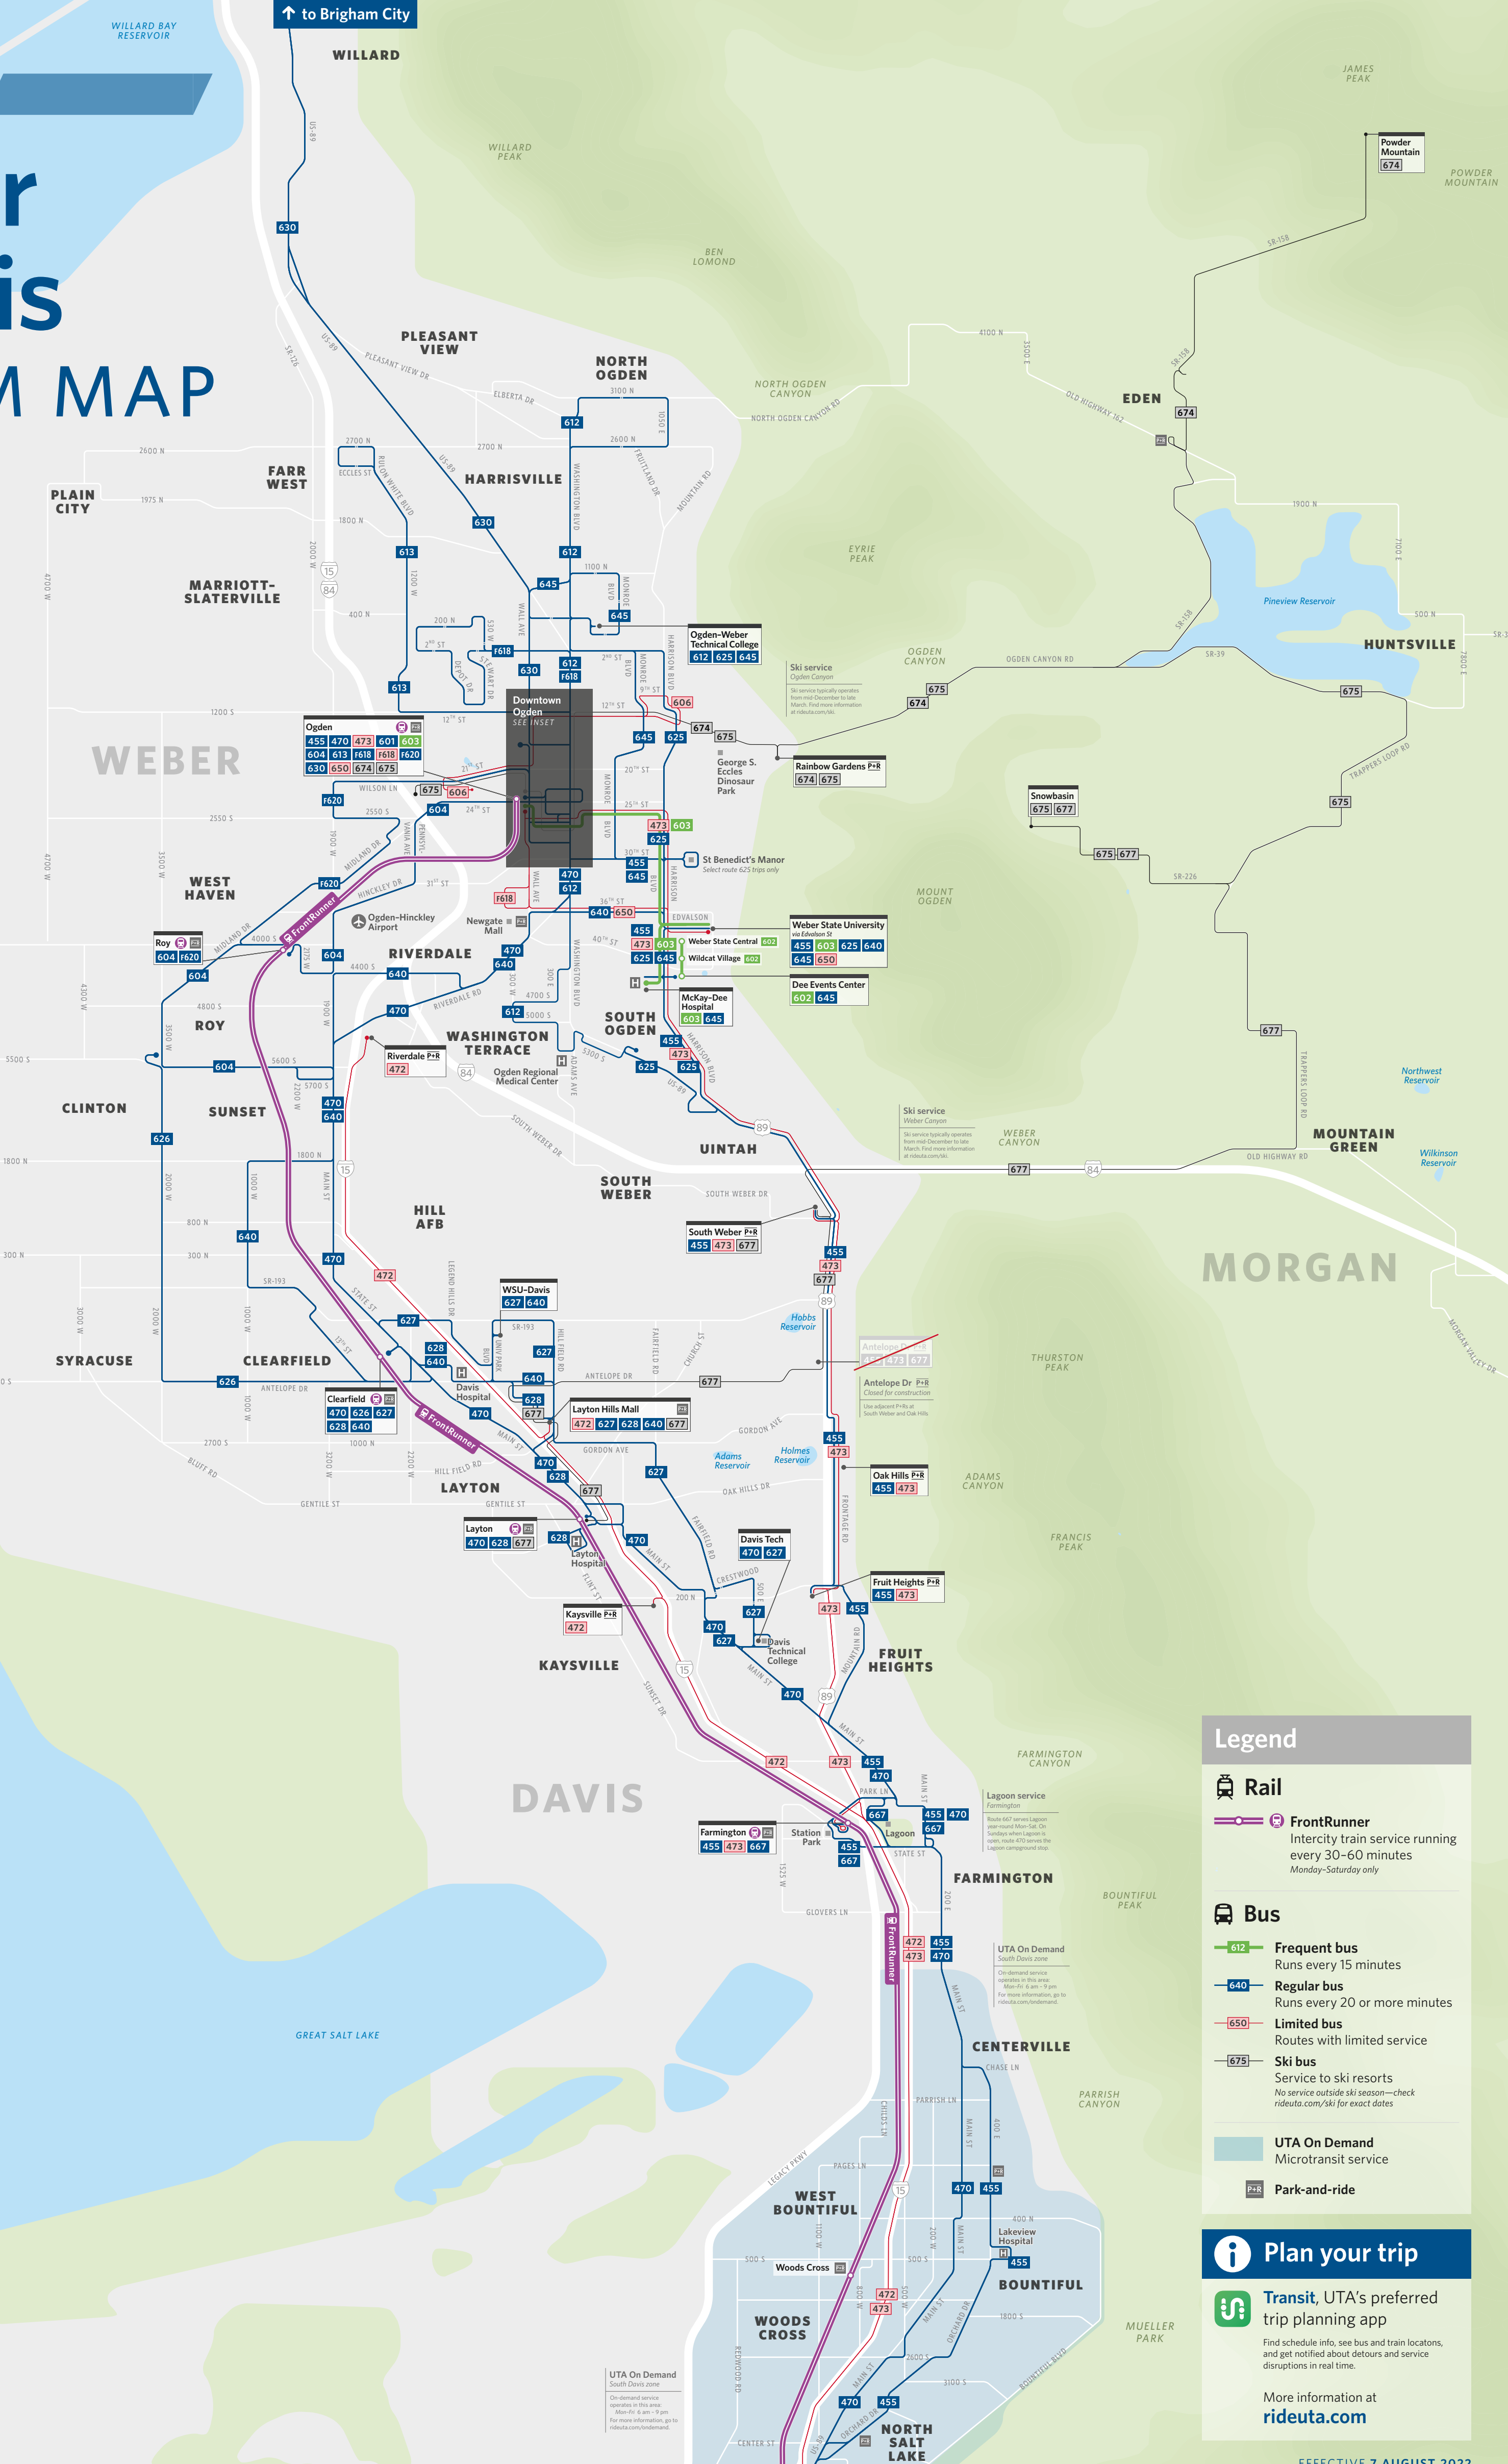

Weber & Davis SYSTEM MAP

Legend

- Rail**
- FrontRunner**
Intercity train service running every 30-60 minutes Monday-Saturday only
- Bus**
- Frequent bus**
Runs every 15 minutes
- Regular bus**
Runs every 20 or more minutes
- Limited bus**
Routes with limited service
- Ski bus**
Service to ski resorts
No service outside ski season—check rideuta.com/ski for exact dates
- UTA On Demand**
Microtransit service
- Park-and-ride**

Plan your trip

Transit, UTA's preferred trip planning app

Find schedule info, see bus and train locators, and get notified about detours and service disruptions in real time.

More information at rideuta.com