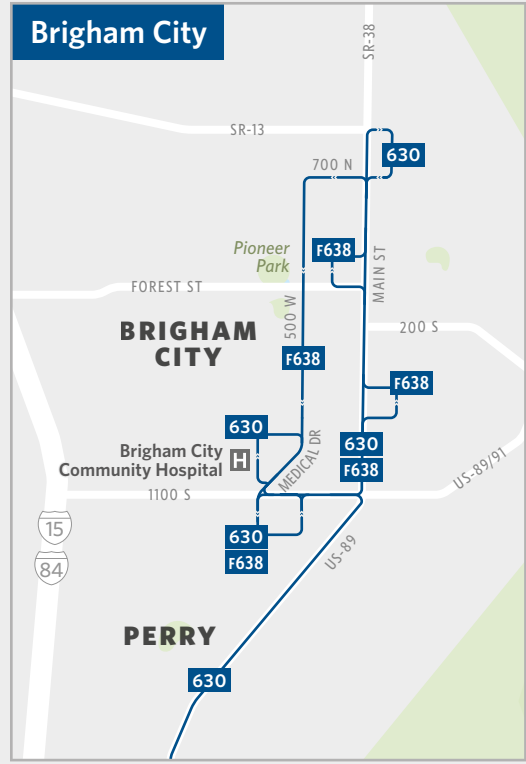

Weber & Davis SYSTEM MAP

Legend

- Rail**
- FrontRunner**
Intercity train service running every 30-60 minutes Monday-Saturday only
- Bus**
- Frequent bus**
Runs every 15 minutes
- Regular bus**
Runs every 20 or more minutes
- Limited bus**
Routes with limited service
- Ski bus**
Service to ski resorts
No service outside ski season—check rideuta.com/ski for exact dates
- UTA On Demand**
Microtransit service
- Park-and-ride**

Plan your trip

Transit, UTA's preferred trip planning app

Find schedule info, see bus and train locators, and get notified about detours and service disruptions in real time.

More information at rideuta.com