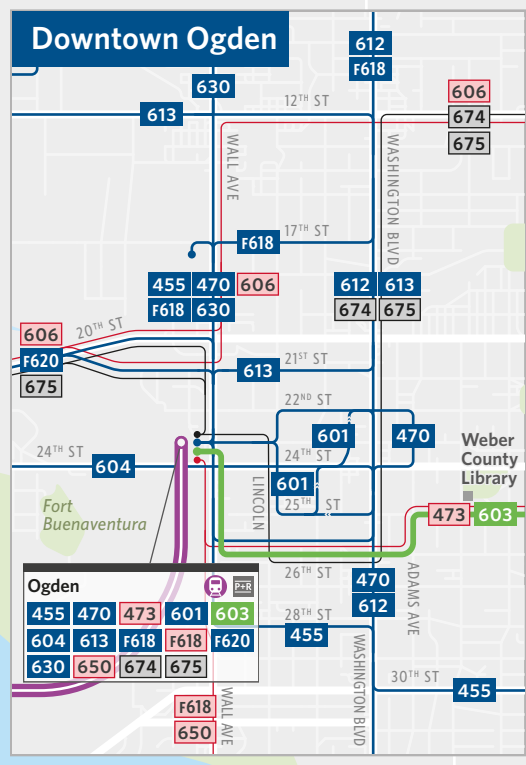

Weber & Davis SYSTEM MAP

Legend

- Rail**
- FrontRunner**
Intercity train service running every 30-60 minutes Monday-Saturday only
- Bus**
- Frequent bus**
Runs every 15 minutes
- Regular bus**
Runs every 20 or more minutes
- Limited bus**
Routes with limited service
- Ski bus**
Service to ski resorts
No service outside ski season—check rideuta.com/ski for exact dates
- UTA On Demand**
Microtransit service
- Park-and-ride**

Plan your trip

Transit, UTA's preferred trip planning app

Find schedule info, see bus and train locators, and get notified about detours and service disruptions in real time.

More information at rideuta.com